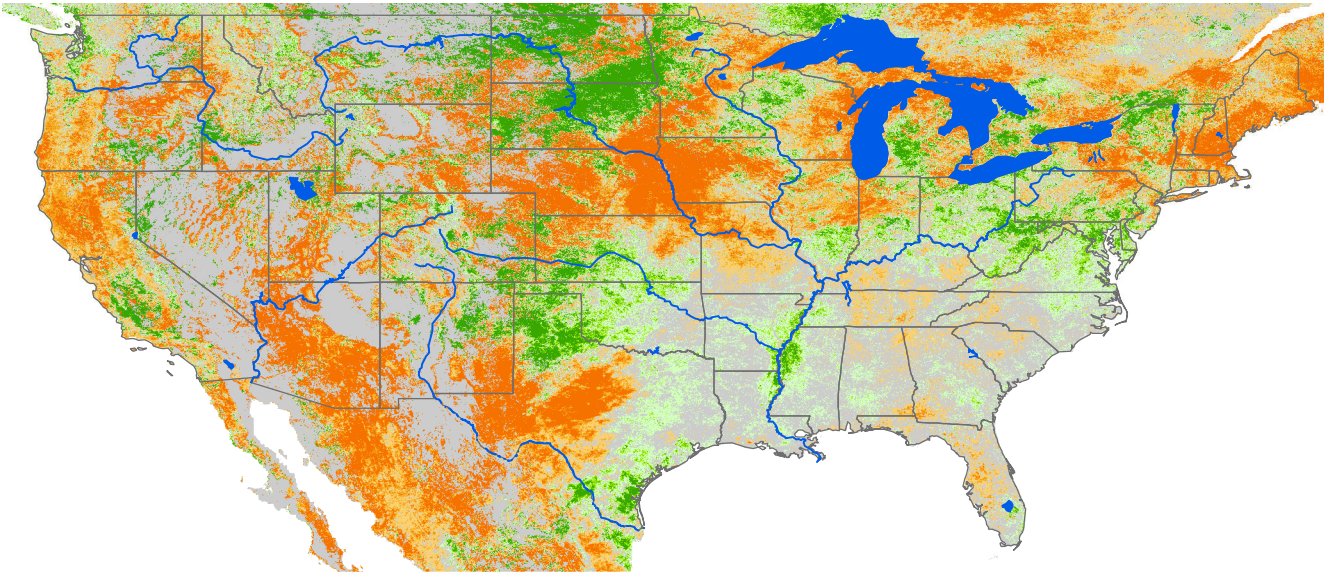

Seasonal Cumulative ET Anomaly

01 Apr - 21 Apr 2000

ET Anomaly (%)

State Water Body River