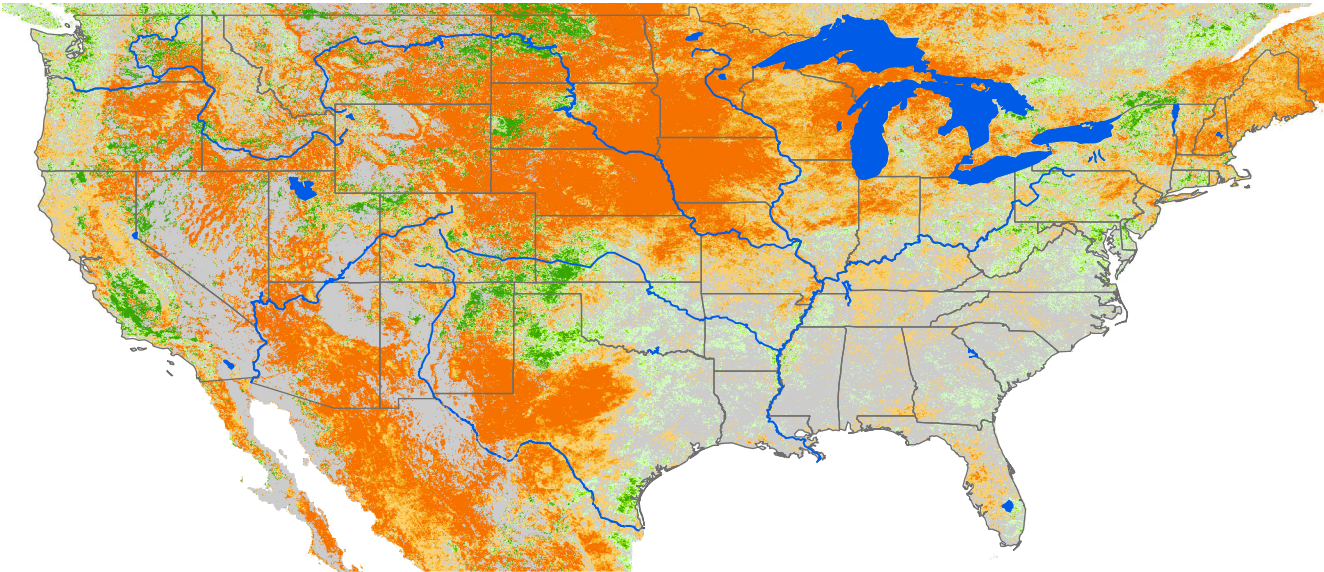

# Seasonal Cumulative ET Anomaly

### ET Anomaly (%)

State Water Body River