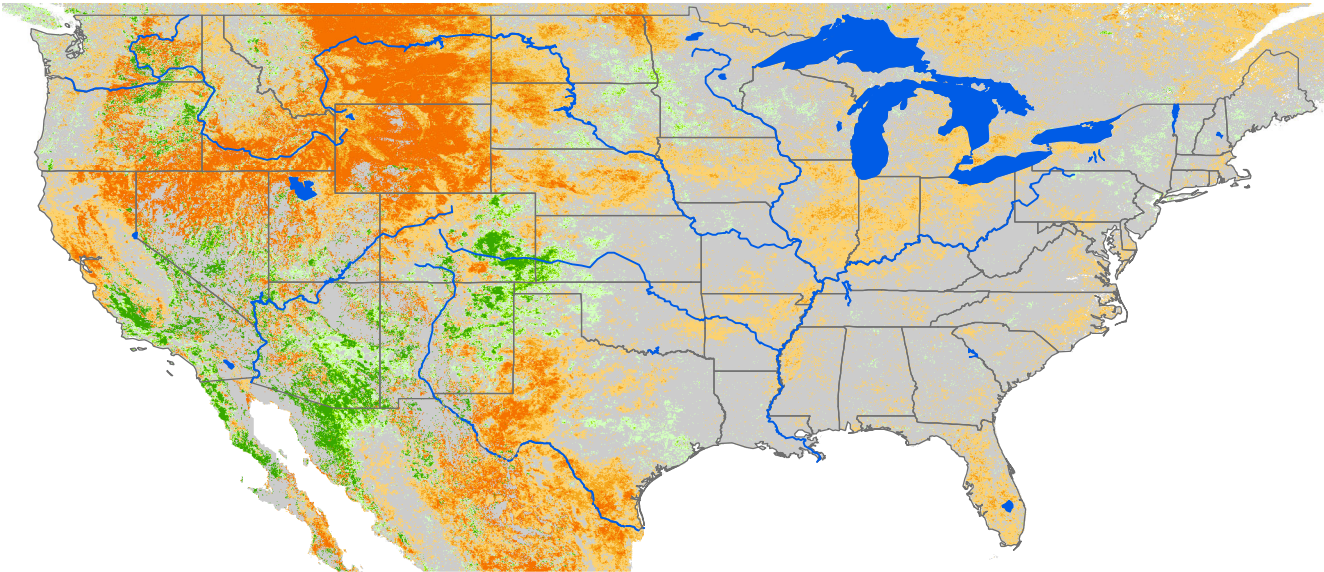

Seasonal Cumulative ET Anomaly

01 Apr - 11 Jul 2001

ET Anomaly (%)

State Water Body River