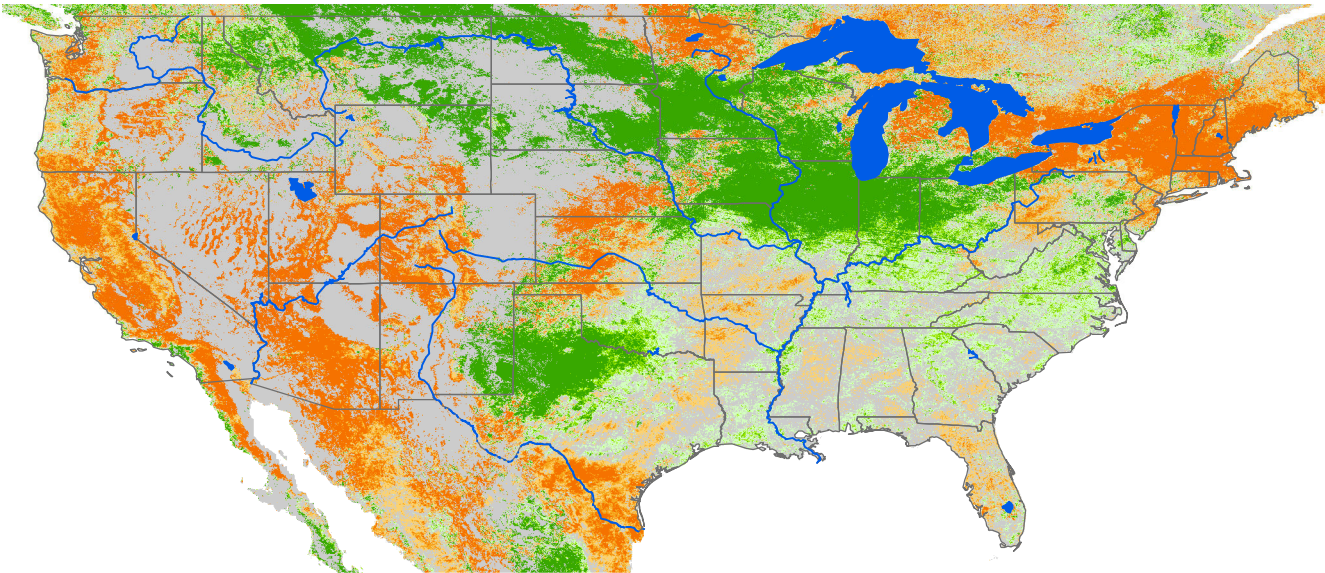

Seasonal Cumulative ET Anomaly

01 Apr - 14 Apr 2002

ET Anomaly (%)

□ State Water Body River