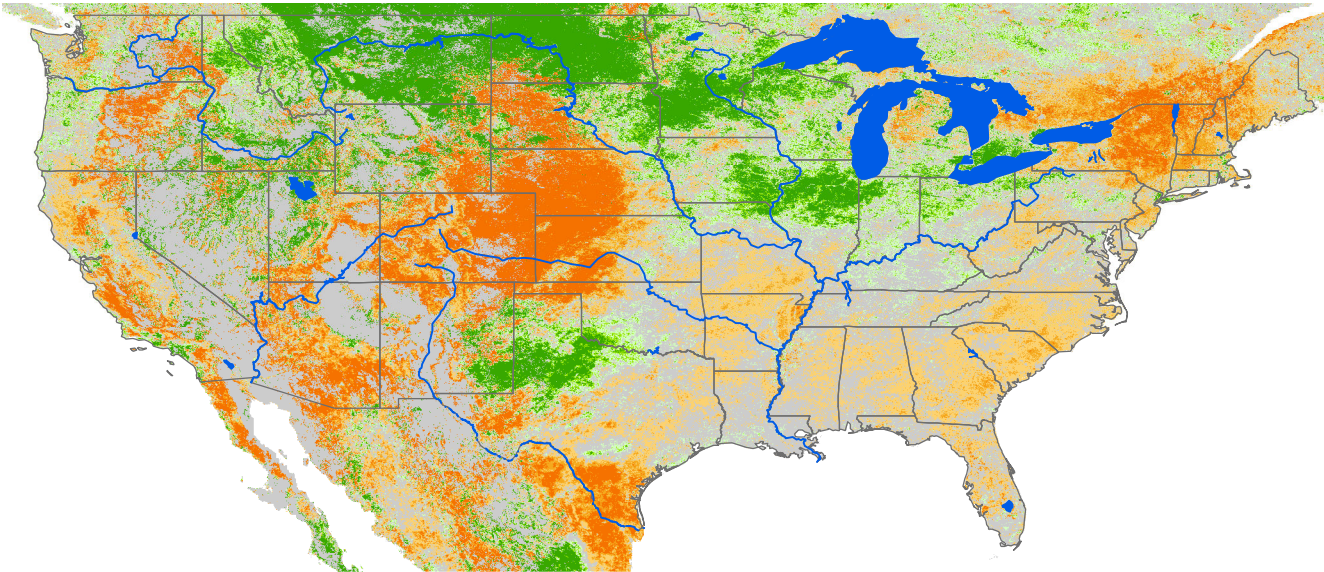

Seasonal Cumulative ET Anomaly

01 Apr - 30 Apr 2002

ET Anomaly (%)

□ State  Water Body  River