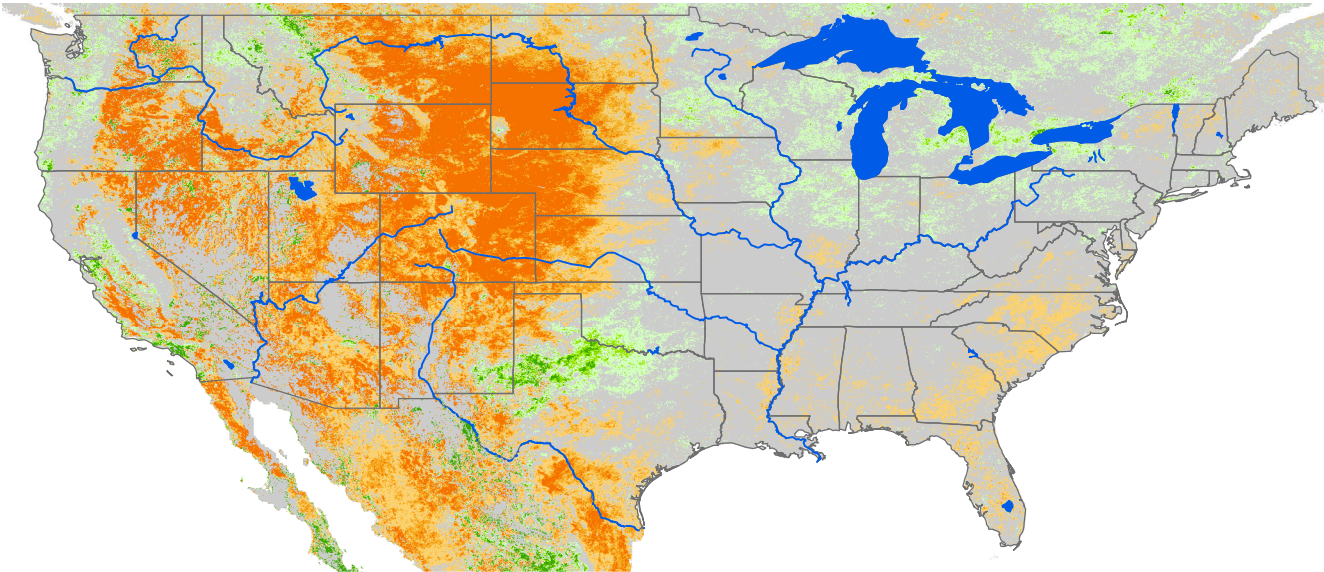

Seasonal Cumulative ET Anomaly

01 Apr - 03 Jul 2002

ET Anomaly (%)

State Water Body River