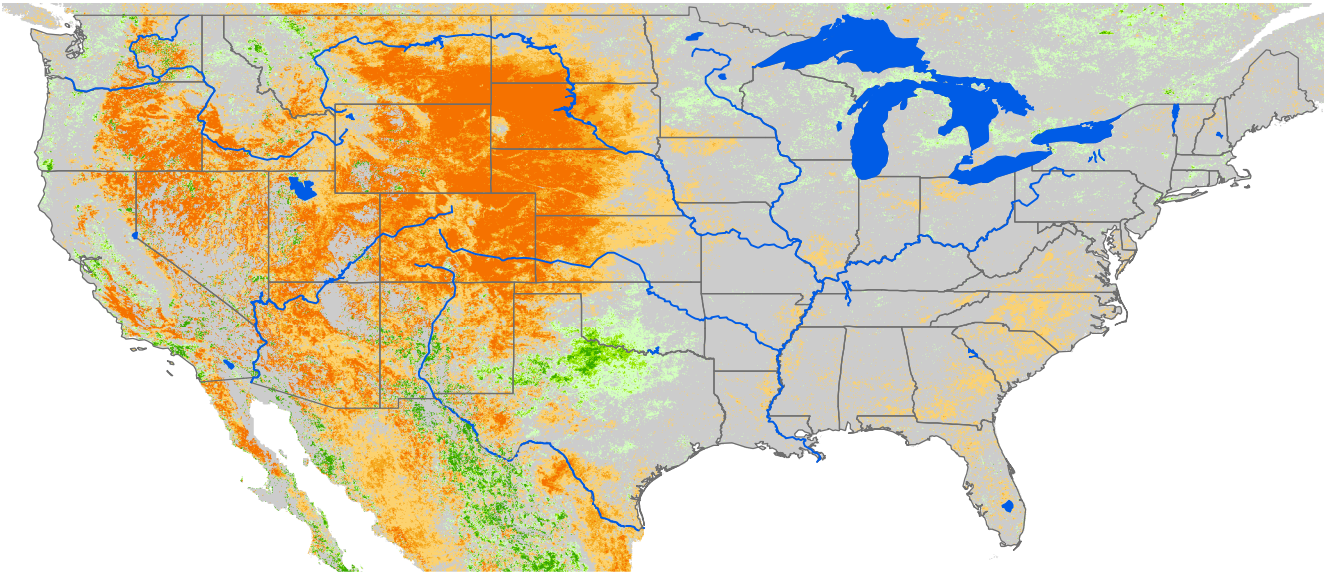

Seasonal Cumulative ET Anomaly

01 Apr - 27 Jul 2002

ET Anomaly (%)

□ State Water Body River