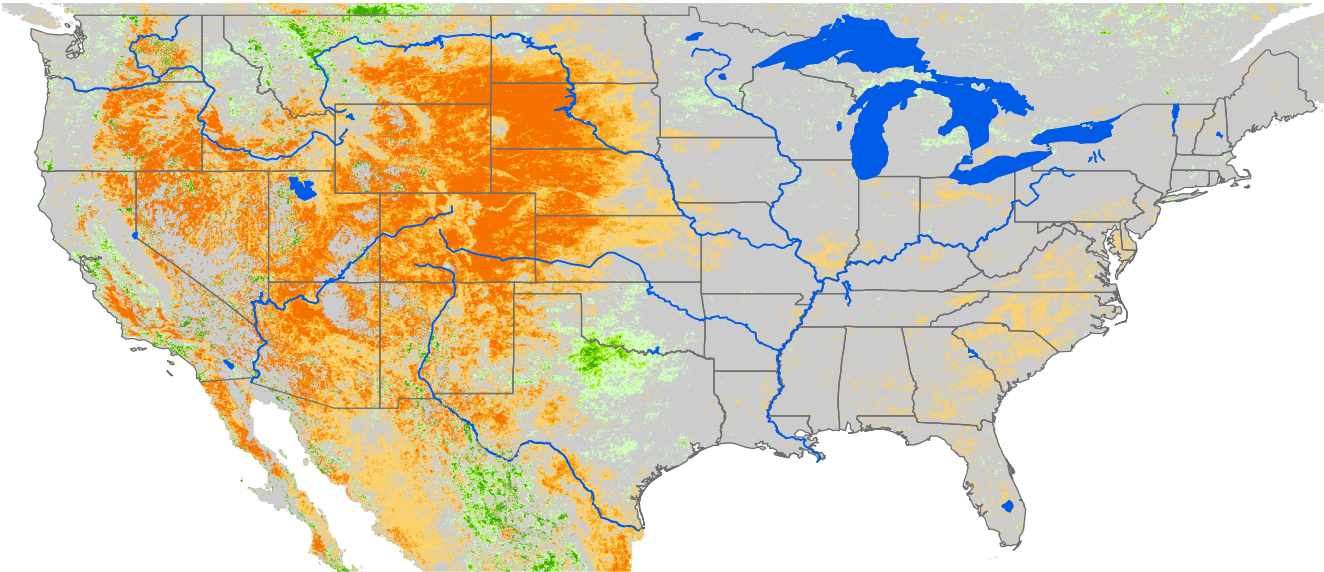

Seasonal Cumulative ET Anomaly

01 Apr - 05 Sep 2002

ET Anomaly (%)

□ State Water Body River