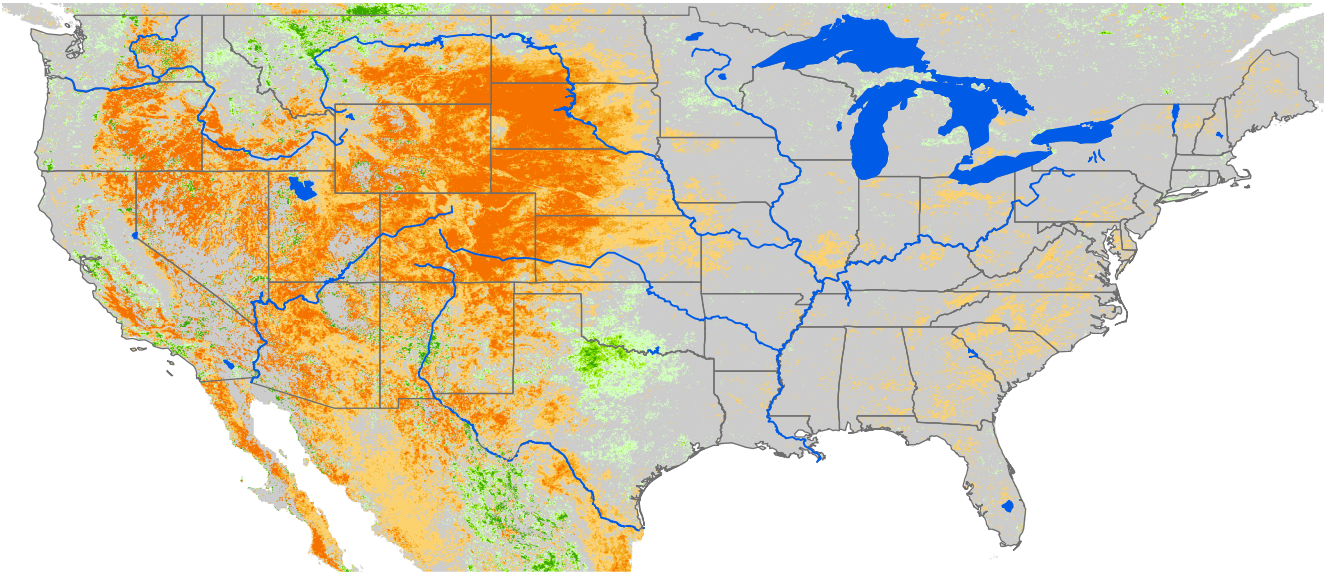

Seasonal Cumulative ET Anomaly

01 Apr - 21 Sep 2002

ET Anomaly (%)

□ State Water Body River