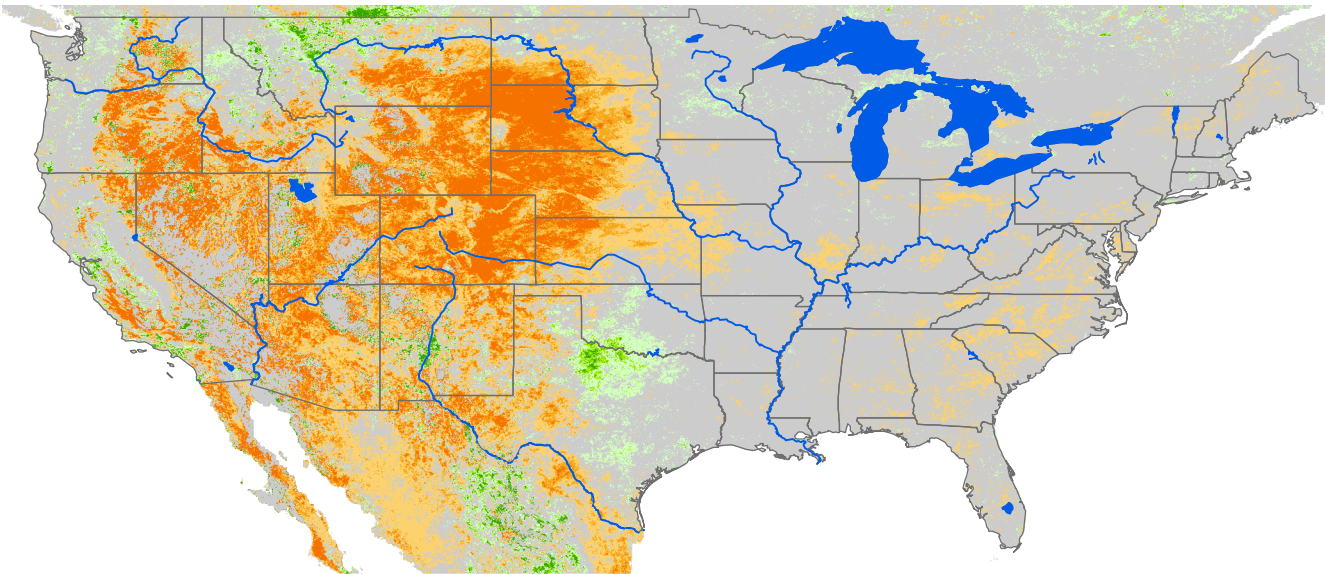

Seasonal Cumulative ET Anomaly

01 Apr - 29 Sep 2002

ET Anomaly (%)

□ State  Water Body  River