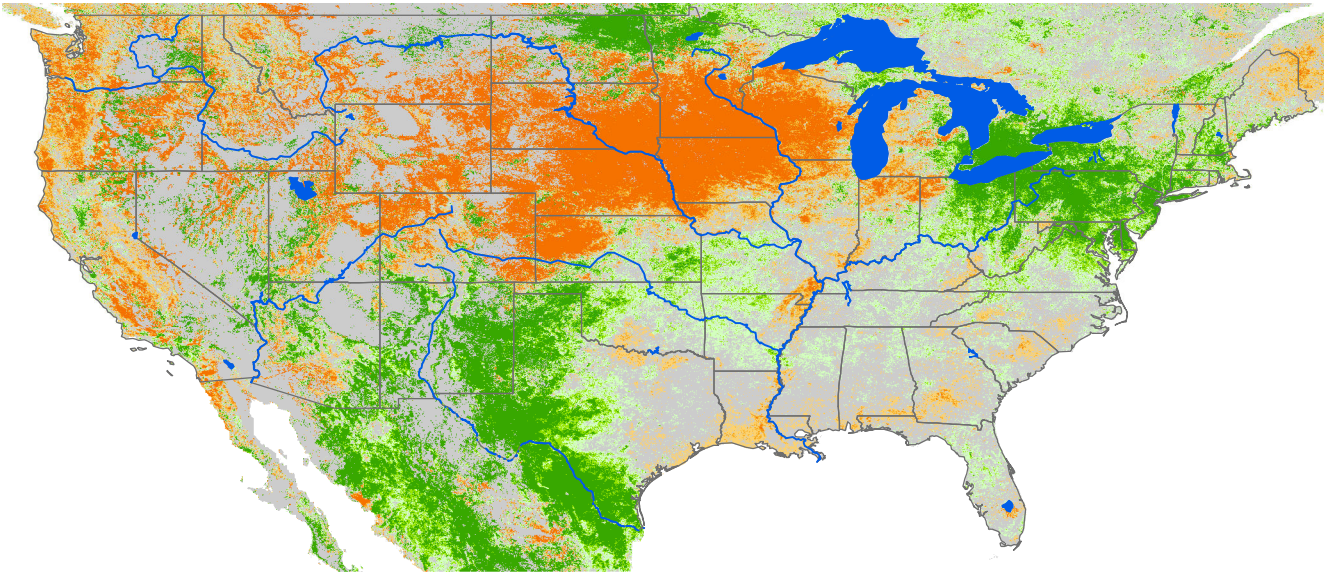

# Seasonal Cumulative ET Anomaly

## 01 Apr - 21 Apr 2004

### ET Anomaly (%)

State Water Body River