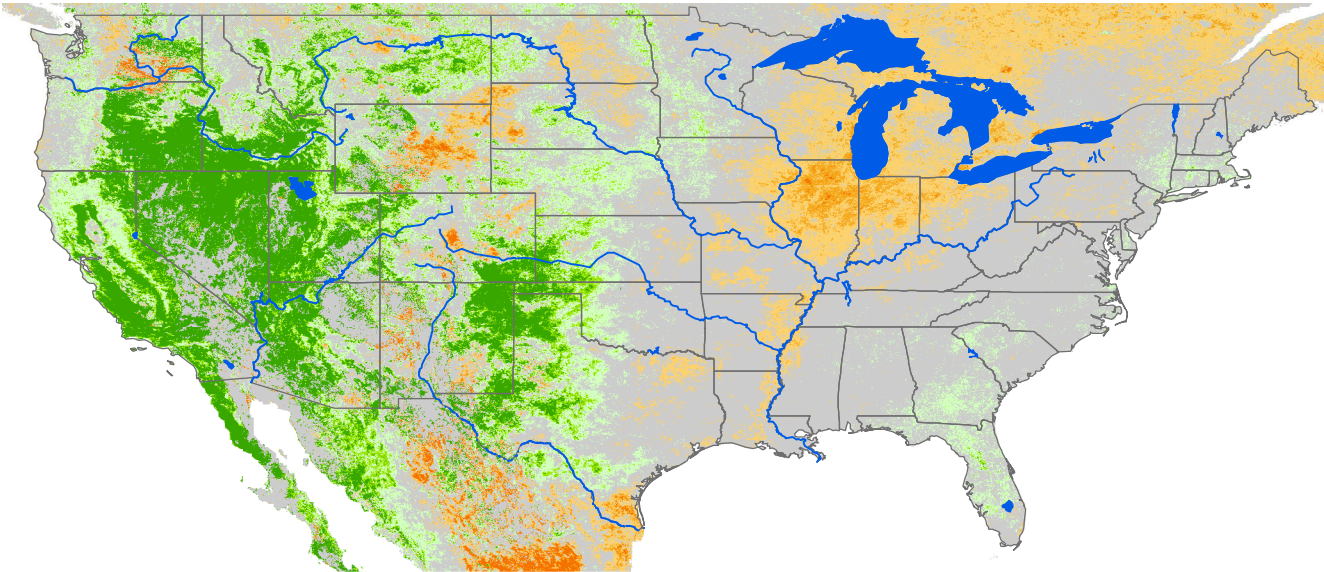

Seasonal Cumulative ET Anomaly

01 Apr - 11 Jul 2005

ET Anomaly (%)

□ State Water Body River