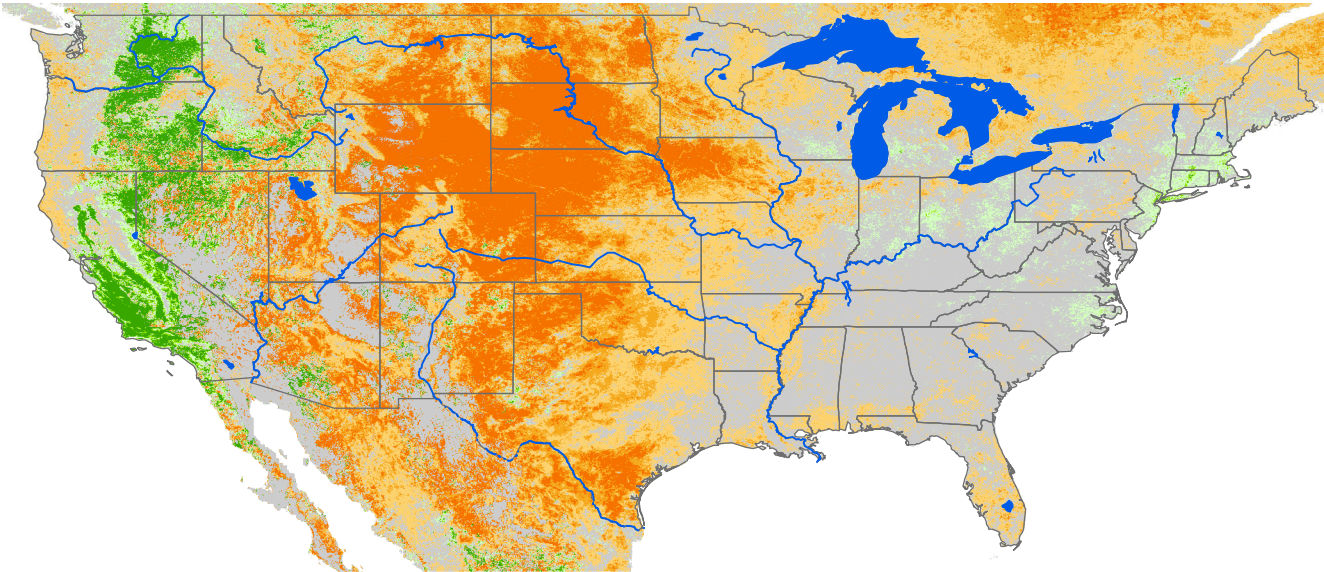

Seasonal Cumulative ET Anomaly

01 Apr - 17 Jun 2006

ET Anomaly (%)

□ State Water Body River