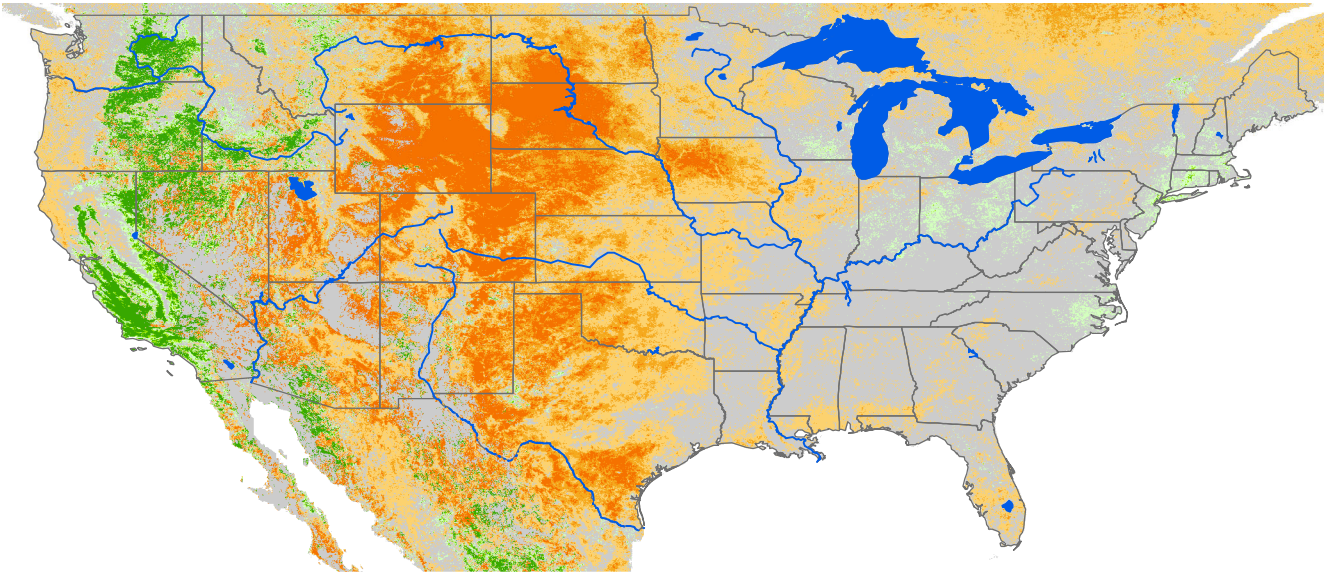

# Seasonal Cumulative ET Anomaly

## 01 Apr - 03 Jul 2006

**ET Anomaly (%)**

□ State    Water Body    River