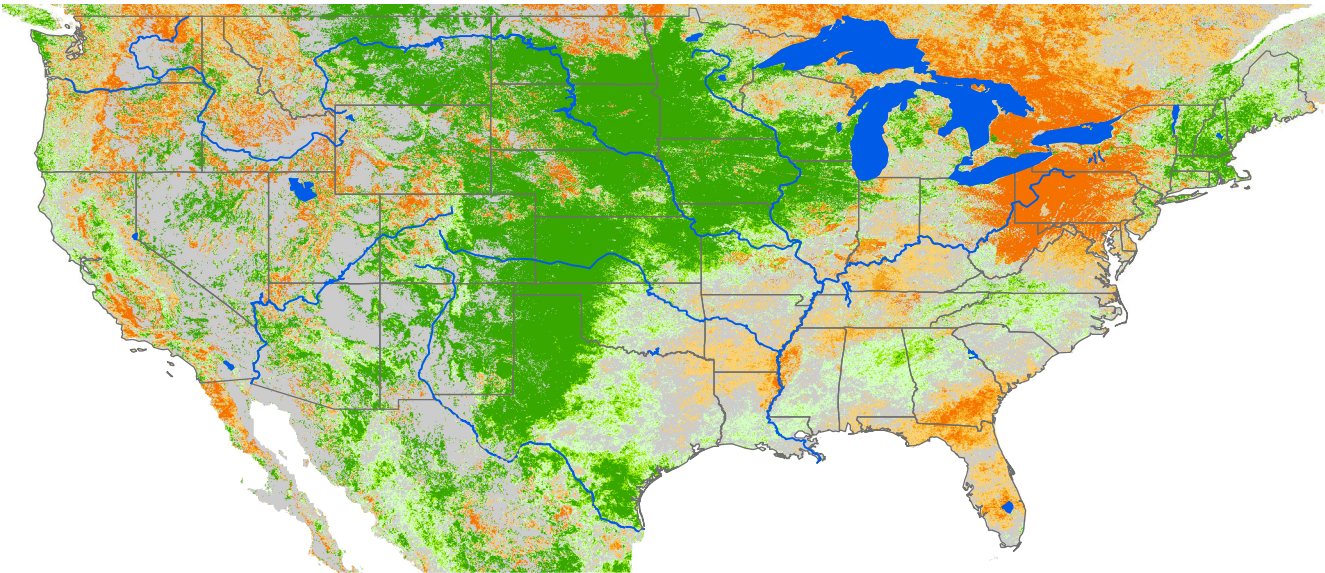

Seasonal Cumulative ET Anomaly

01 Apr - 22 Apr 2007

ET Anomaly (%)

State Water Body River