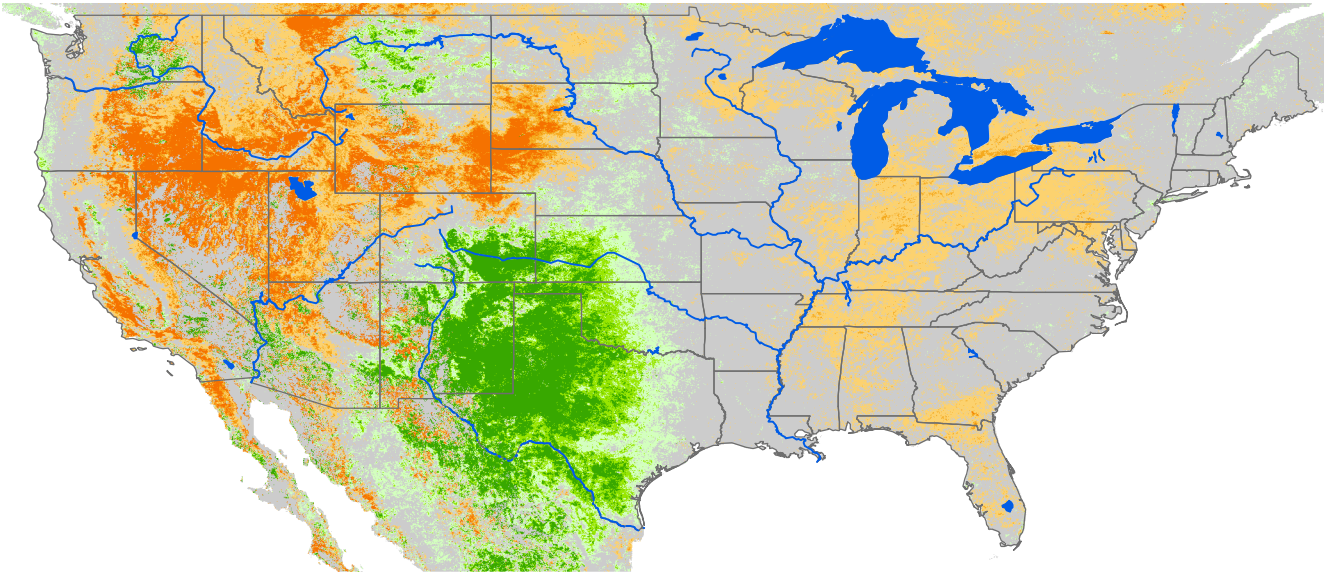

Seasonal Cumulative ET Anomaly

01 Apr - 27 Jul 2007

ET Anomaly (%)

□ State Water Body River