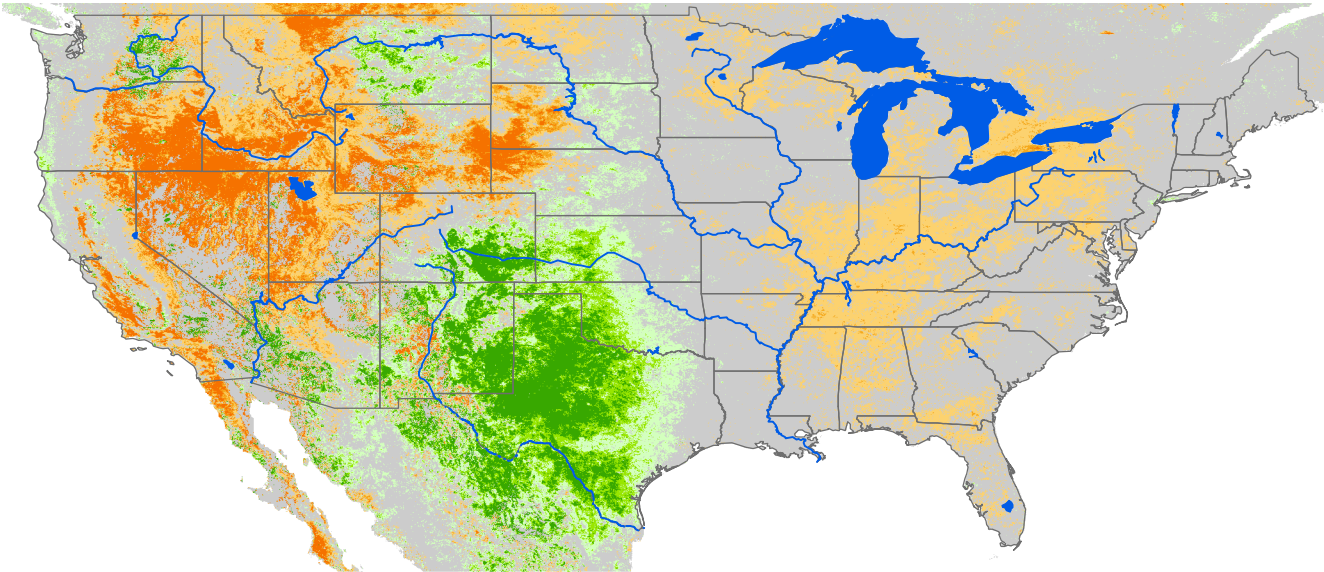

Seasonal Cumulative ET Anomaly

01 Apr - 21 Sep 2007

ET Anomaly (%)

□ State  Water Body  River