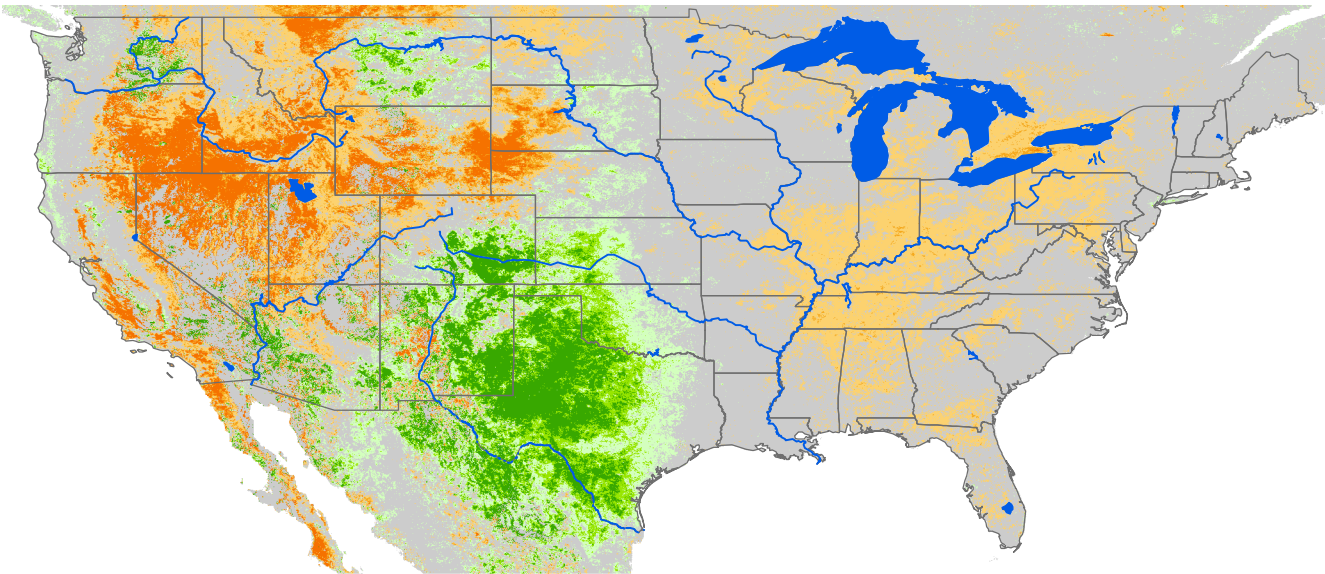

Seasonal Cumulative ET Anomaly

01 Apr - 29 Sep 2007

ET Anomaly (%)

□ State  Water Body  River