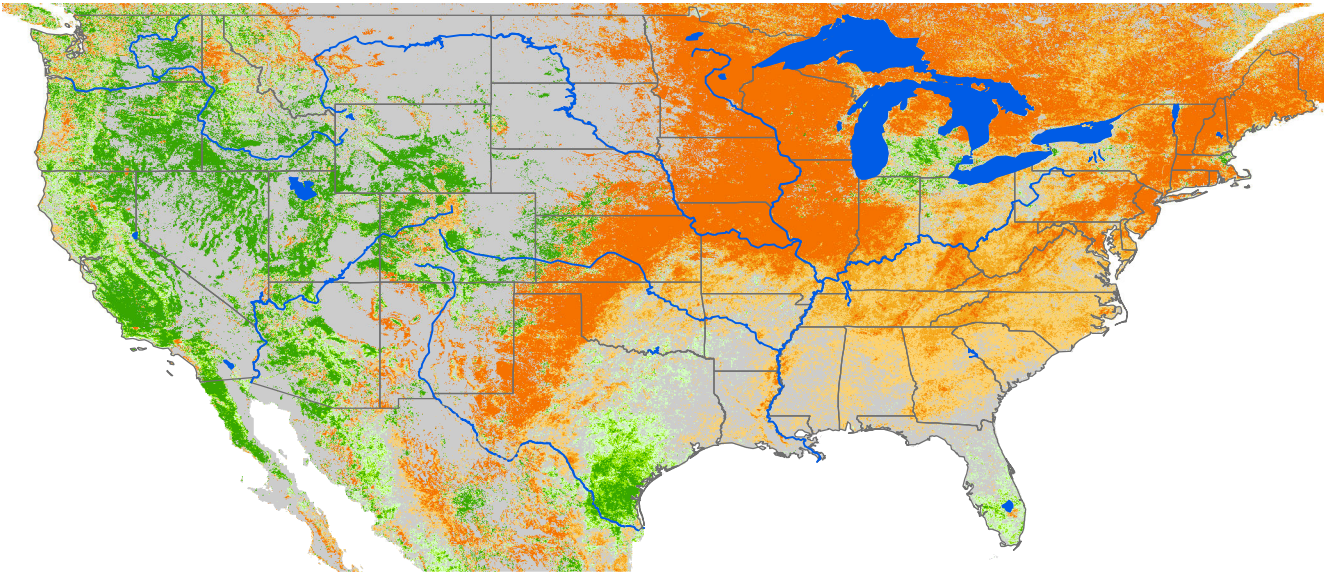

# Seasonal Cumulative ET Anomaly

### ET Anomaly (%)

State Water Body River