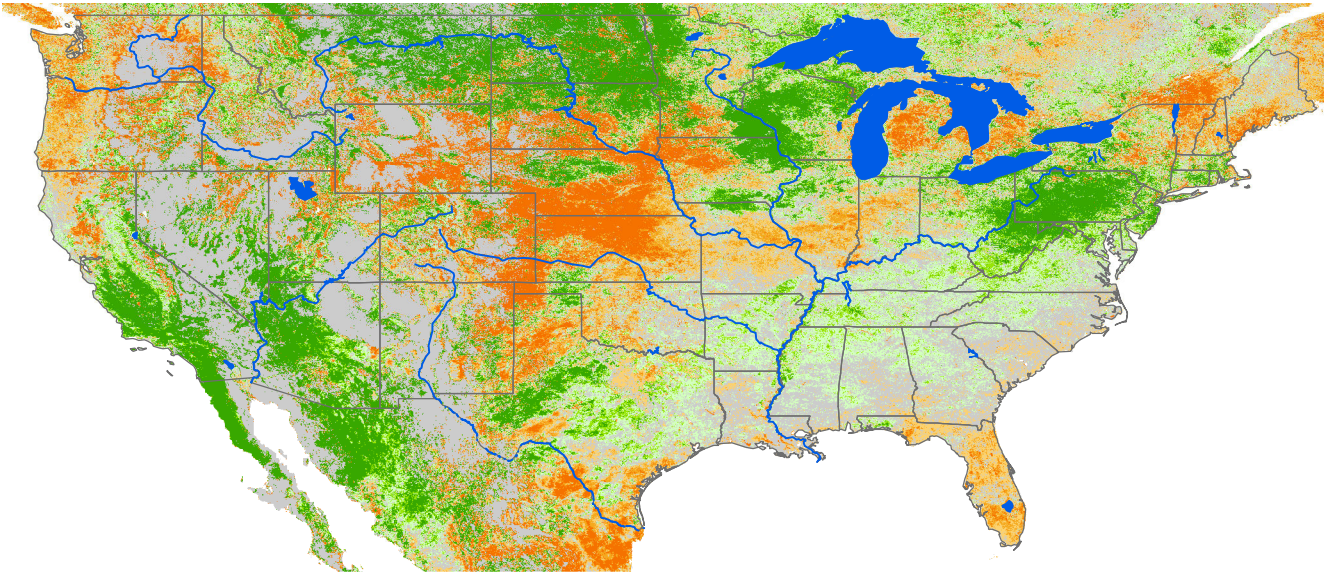

Seasonal Cumulative ET Anomaly

01 Apr - 21 Apr 2020

ET Anomaly (%)

State Water Body River