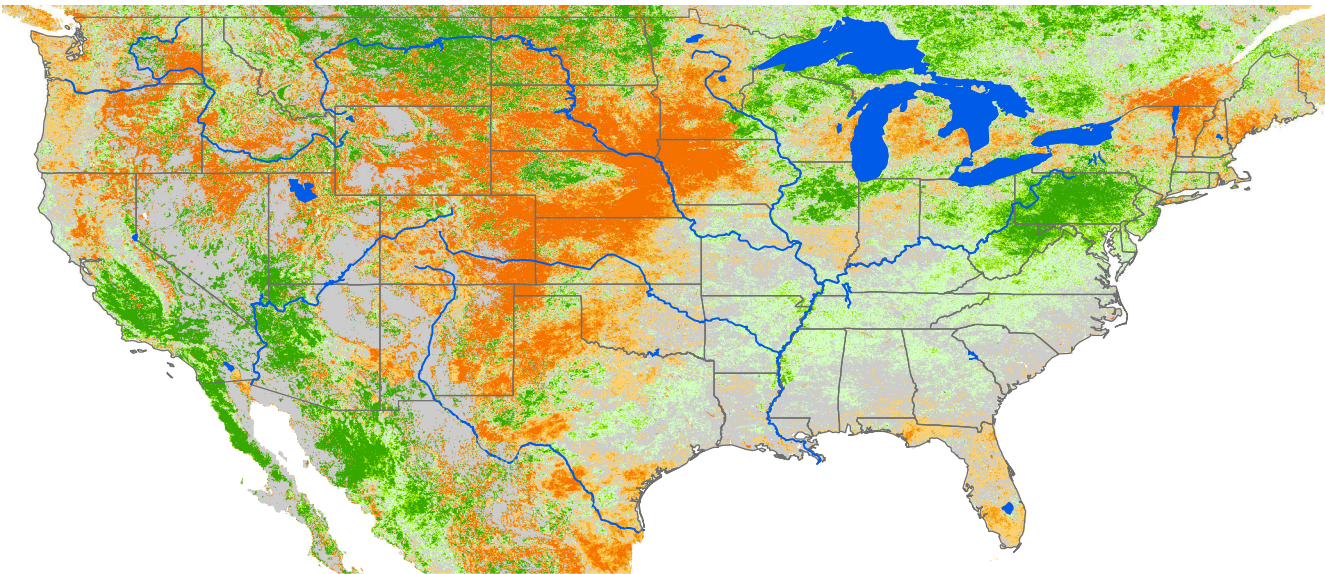

# Seasonal Cumulative ET Anomaly

### ET Anomaly (%)

State Water Body River