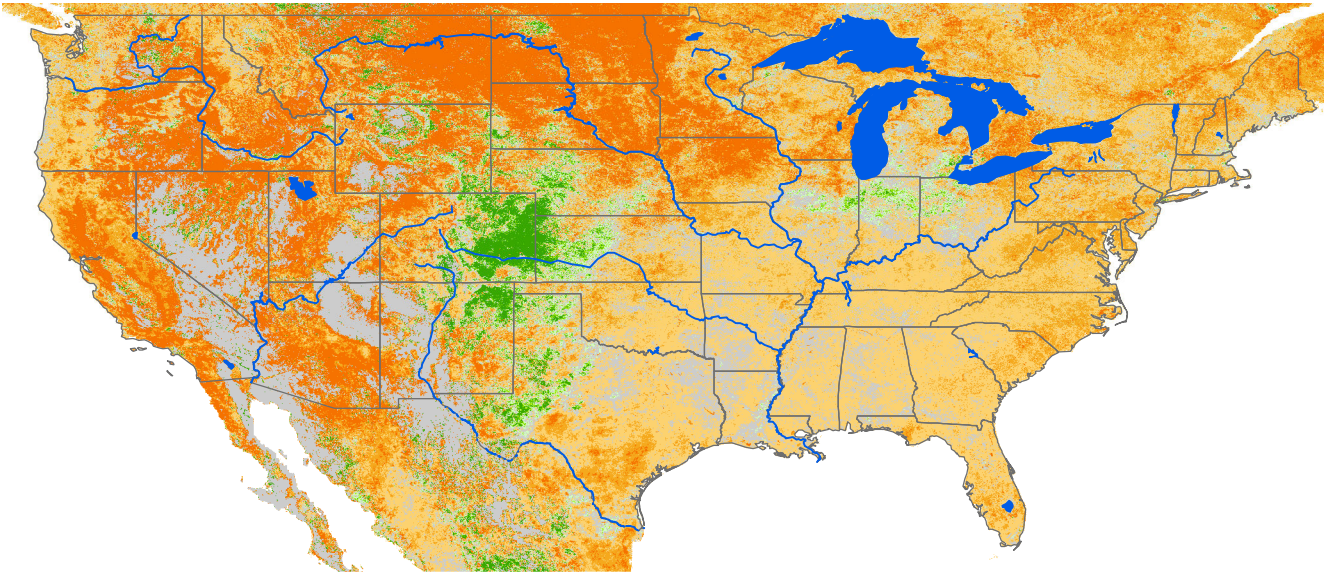

# Seasonal Cumulative ET Anomaly

## 01 Apr - 24 May 2021

**ET Anomaly (%)**

State Water Body River