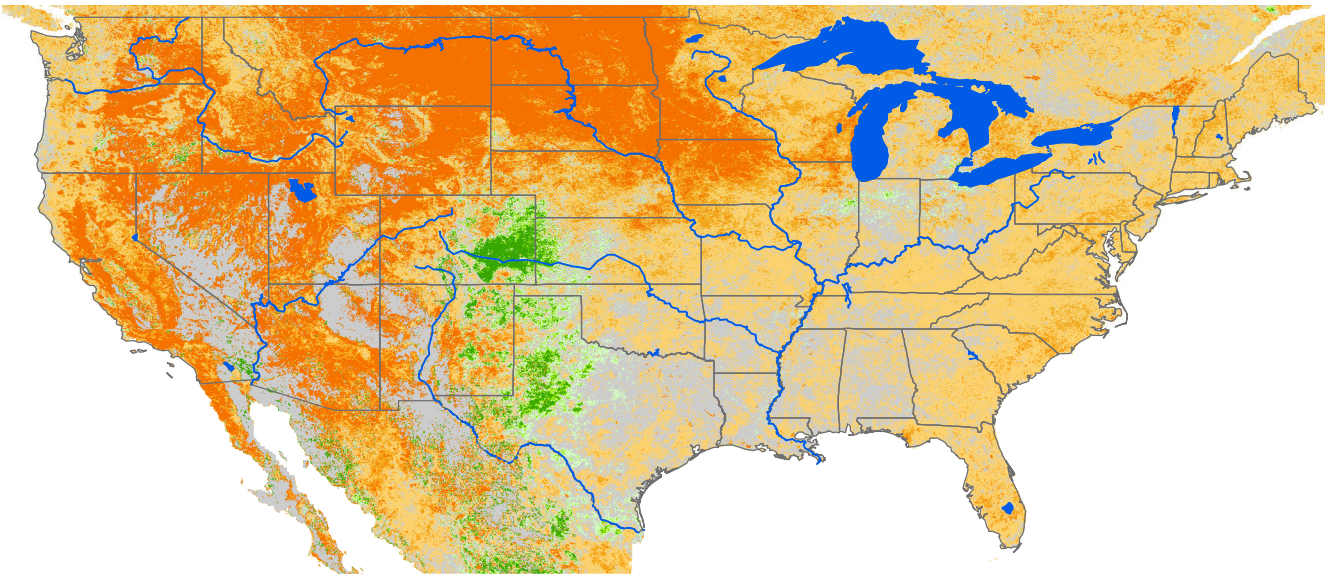

Seasonal Cumulative ET Anomaly

01 Apr - 17 Jun 2021

ET Anomaly (%)

State Water Body River