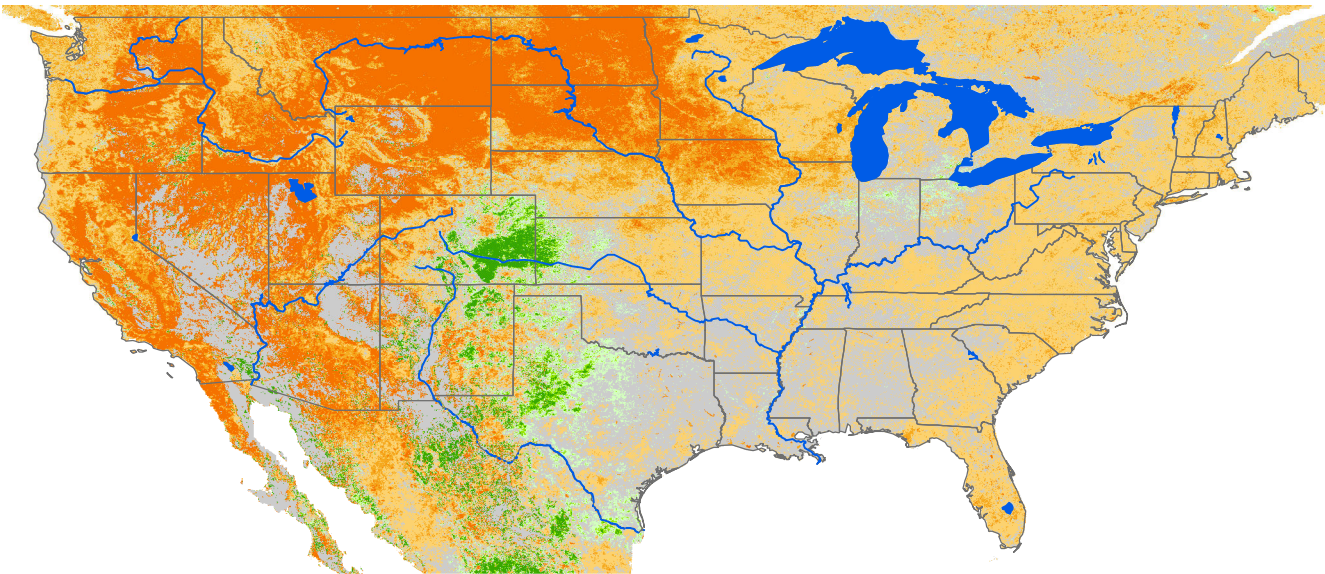

Seasonal Cumulative ET Anomaly

01 Apr - 03 Jul 2021

ET Anomaly (%)

State Water Body River