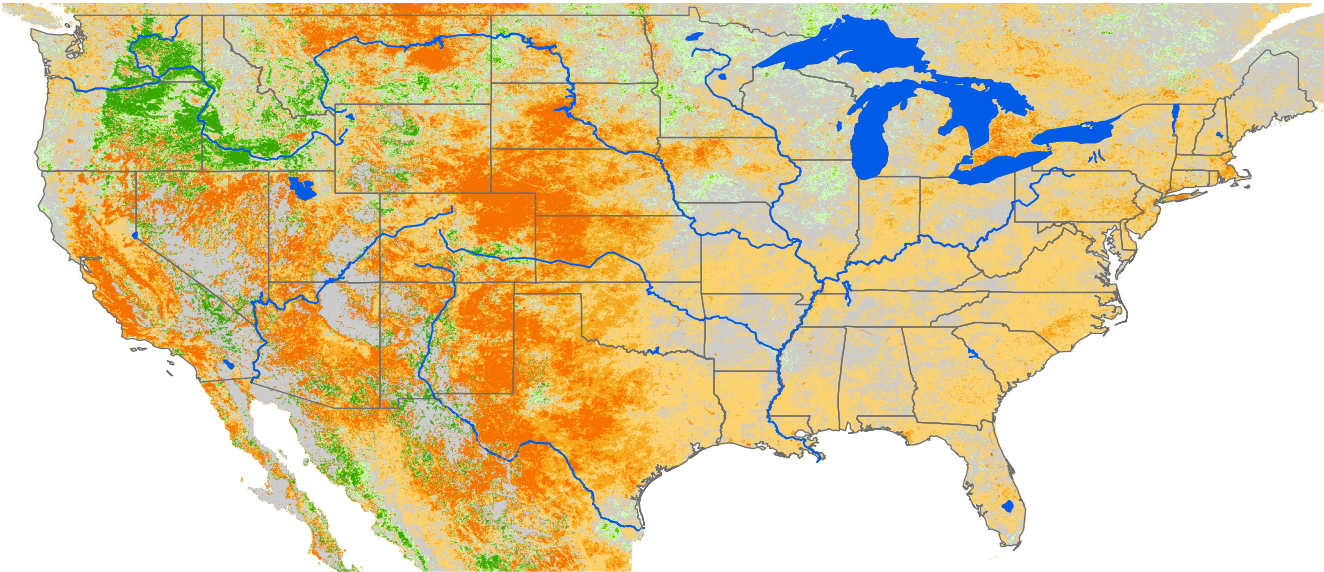

Seasonal Cumulative ET Anomaly

01 Apr - 25 Jun 2022

ET Anomaly (%)

□ State  Water Body  River