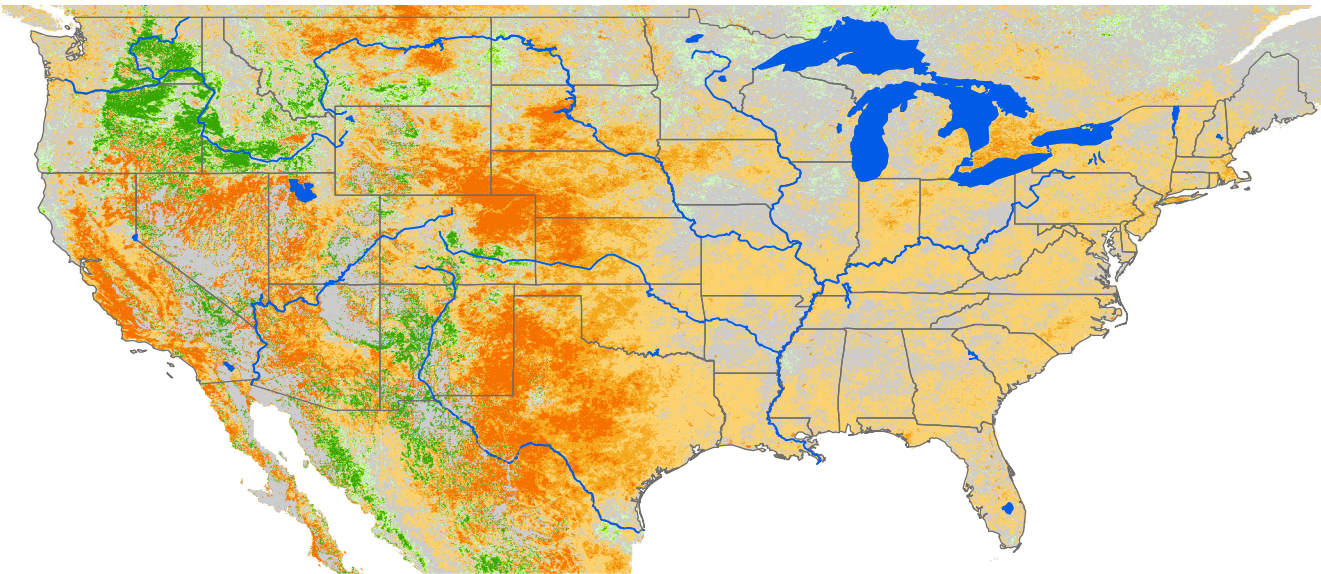

# Seasonal Cumulative ET Anomaly

## 01 Apr - 11 Jul 2022

### ET Anomaly (%)

State Water Body River