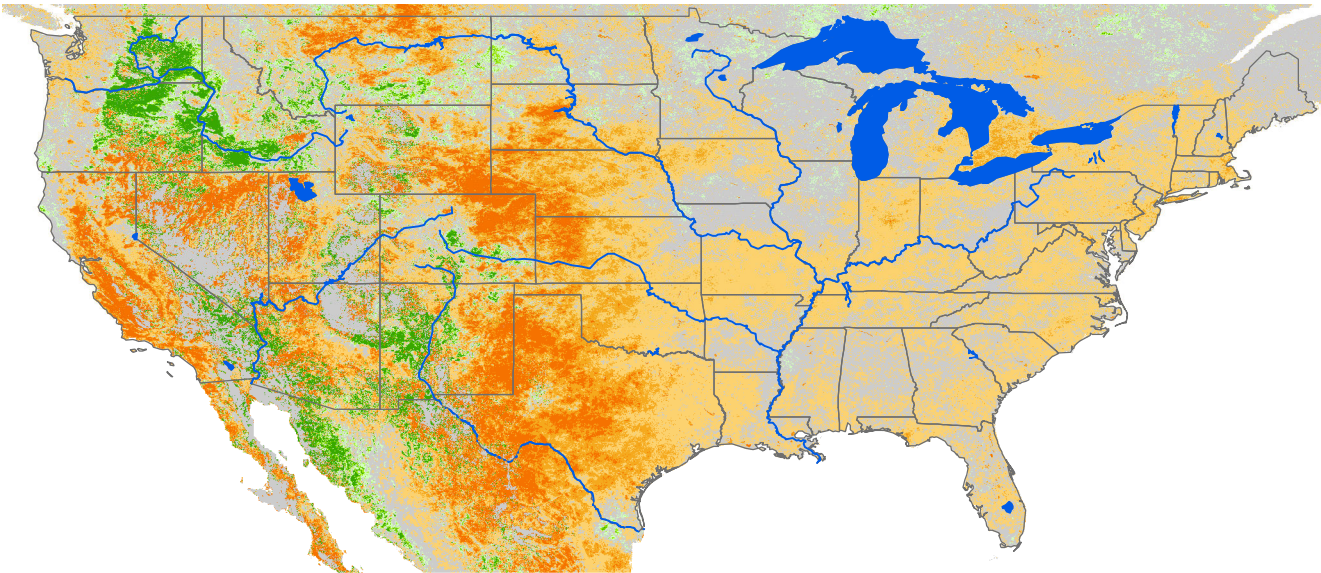

# Seasonal Cumulative ET Anomaly

## 01 Apr - 27 Jul 2022

### ET Anomaly (%)

State Water Body River