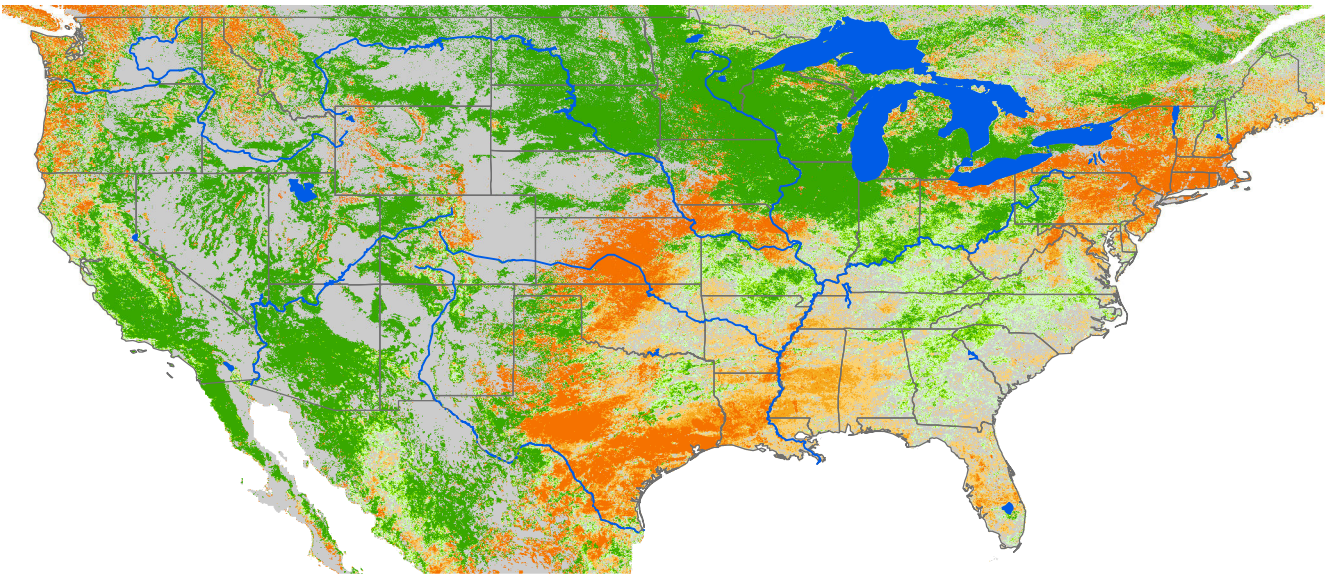

Seasonal Cumulative ET Anomaly

01 Apr - 06 Apr 2023

ET Anomaly (%)

State Water Body River