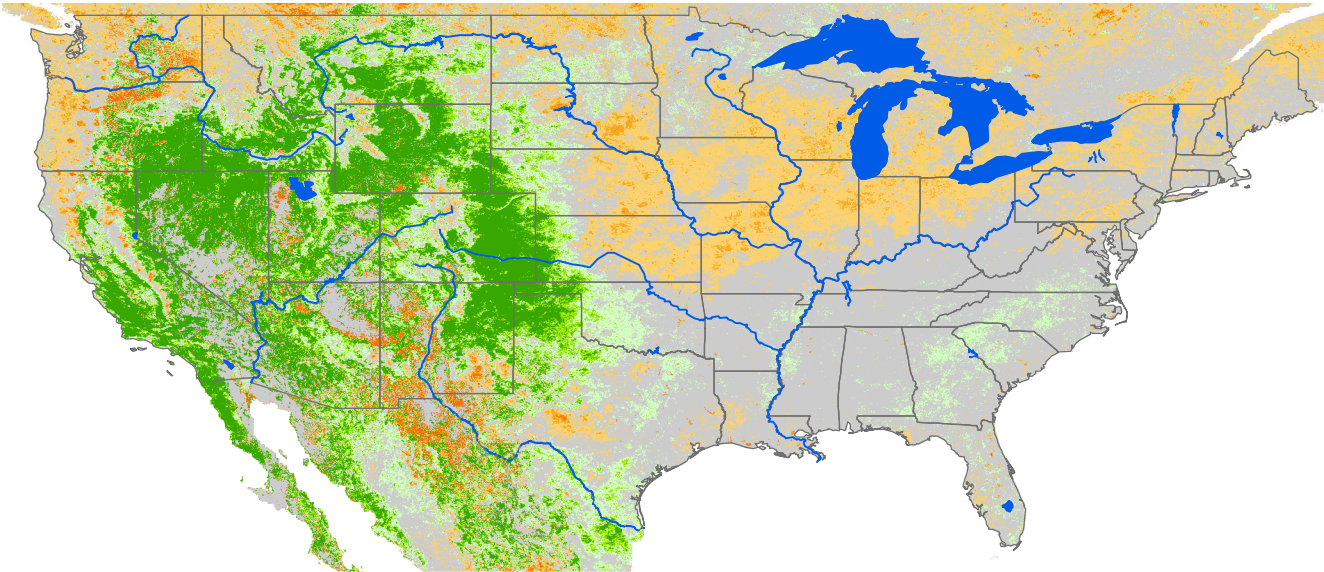

Seasonal Cumulative ET Anomaly

01 Apr - 27 Jul 2023

ET Anomaly (%)

State Water Body River