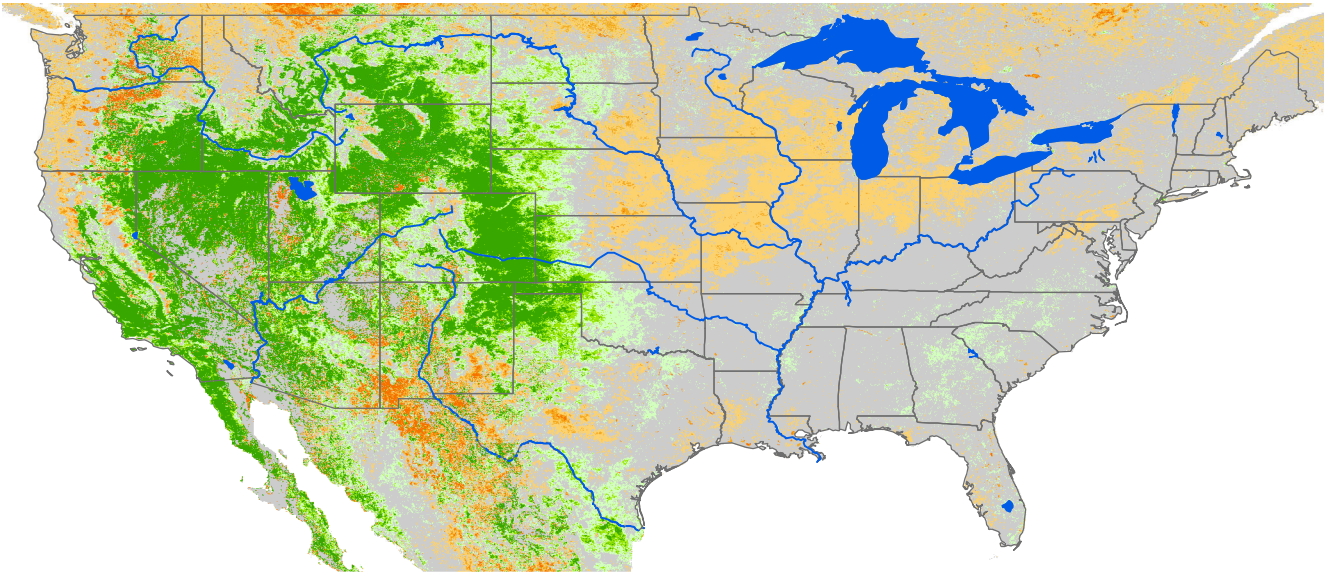

# Seasonal Cumulative ET Anomaly

## 01 Apr - 20 Aug 2023

### ET Anomaly (%)

State Water Body River