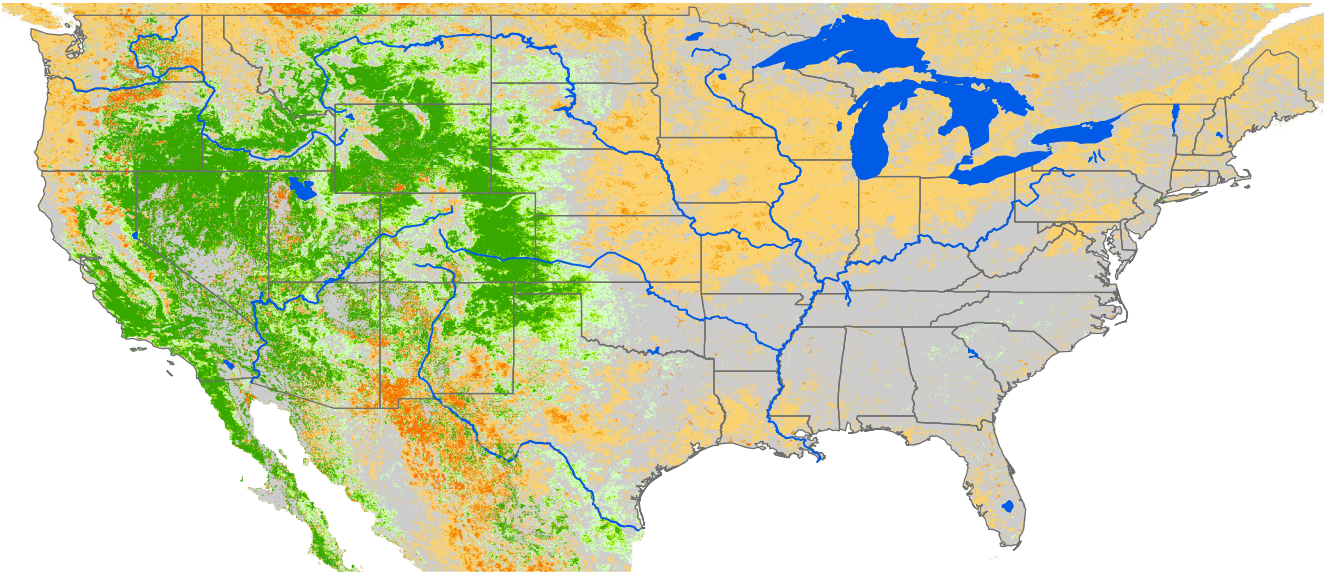

Seasonal Cumulative ET Anomaly

01 Apr - 05 Sep 2023

ET Anomaly (%)

State Water Body River