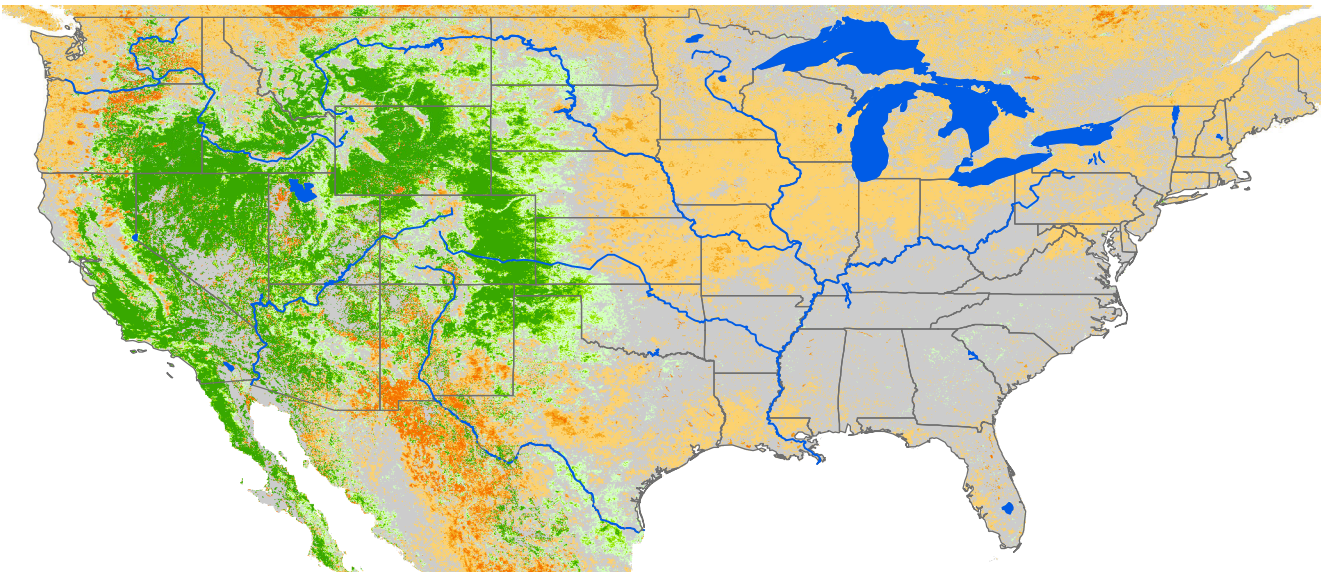

Seasonal Cumulative ET Anomaly

01 Apr - 13 Sep 2023

ET Anomaly (%)

State Water Body River