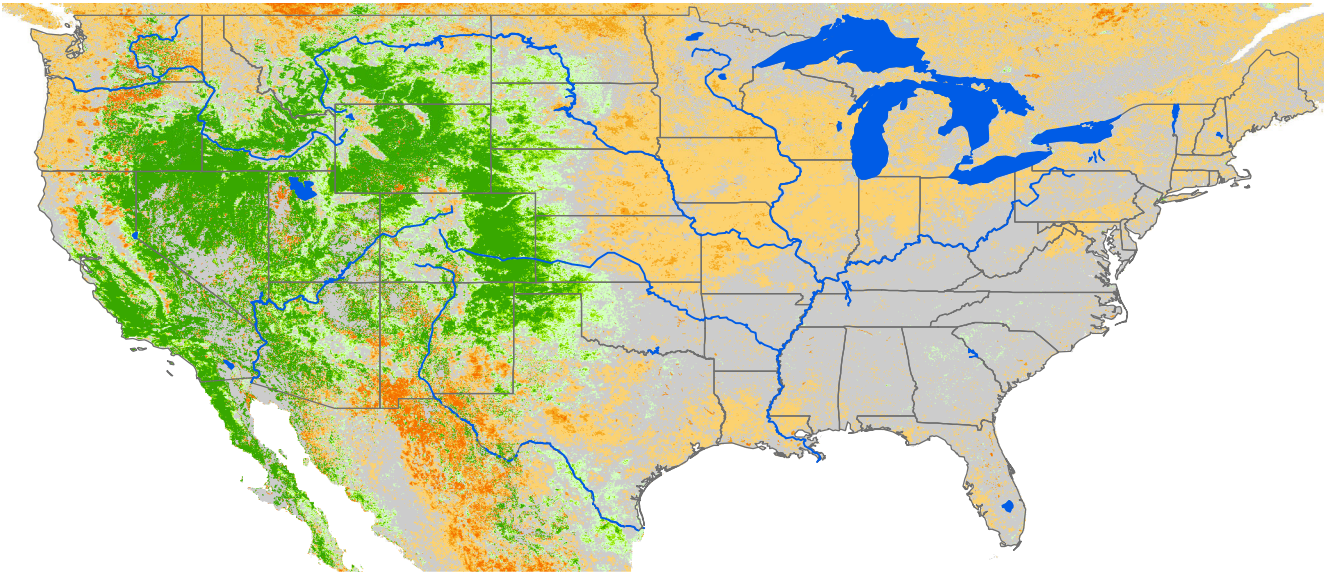

Seasonal Cumulative ET Anomaly

01 Apr - 21 Sep 2023

ET Anomaly (%)

□ State  Water Body  River