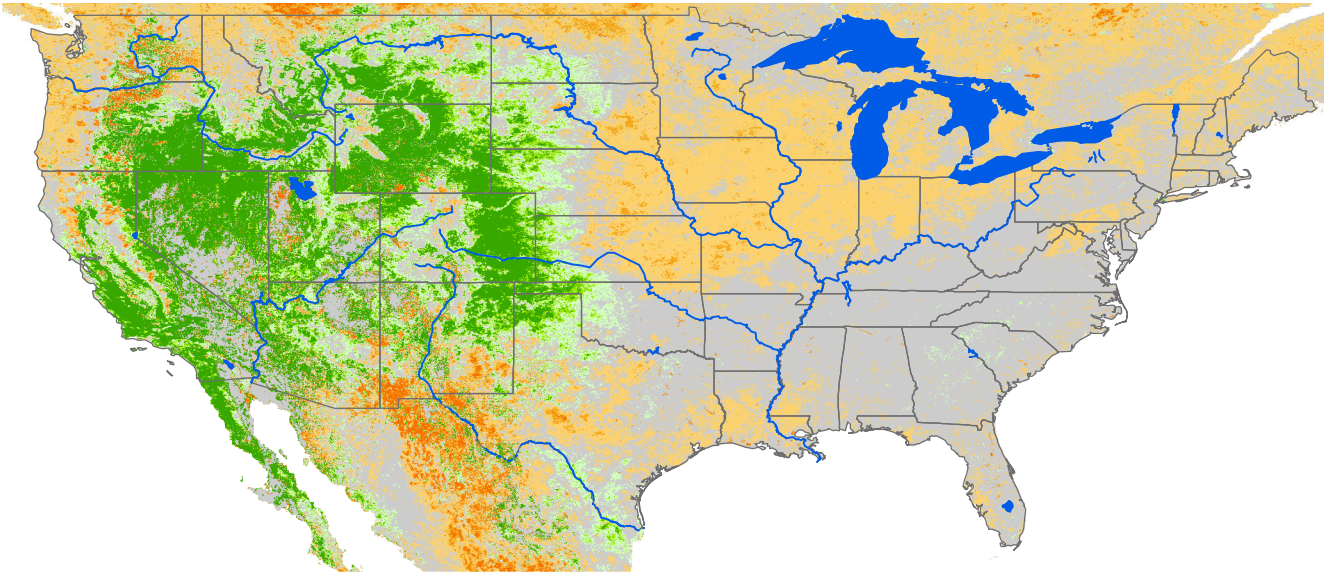

Seasonal Cumulative ET Anomaly

01 Apr - 29 Sep 2023

ET Anomaly (%)

State Water Body River