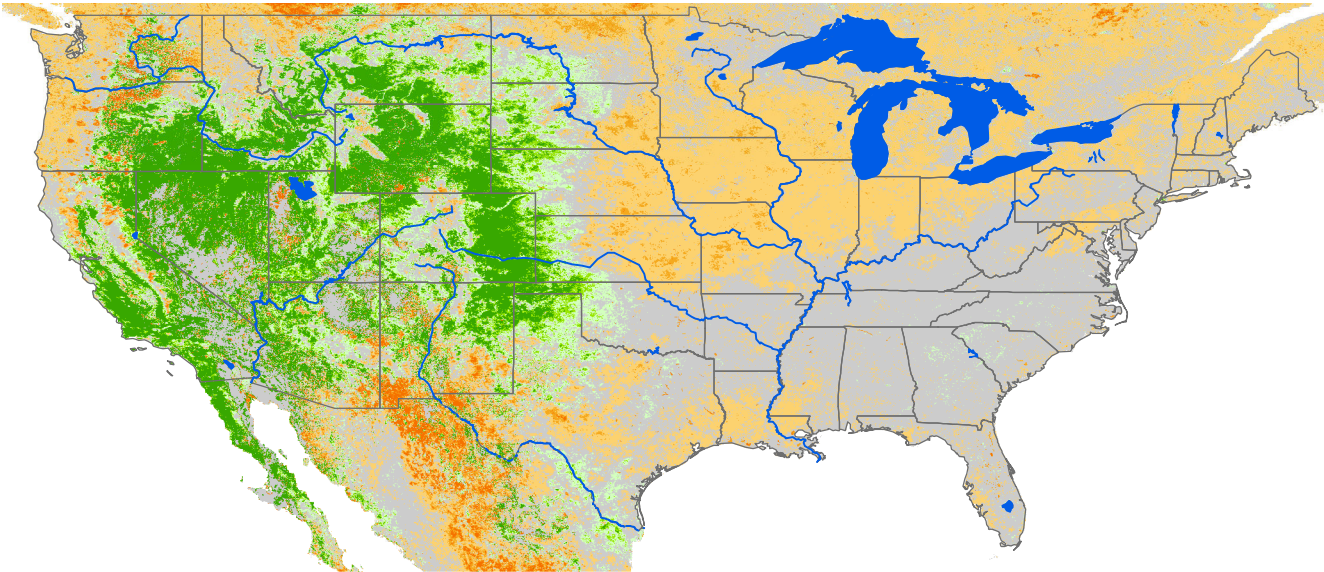

Seasonal Cumulative ET Anomaly

01 Apr - 07 Oct 2023

ET Anomaly (%)

State Water Body River