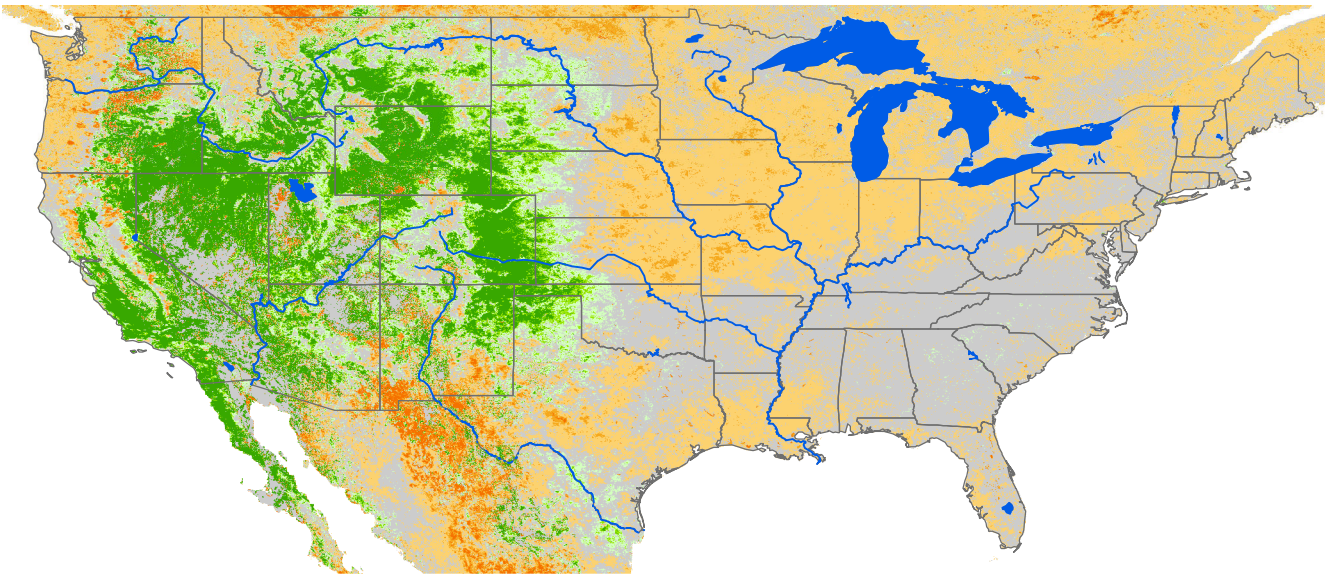

Seasonal Cumulative ET Anomaly

01 Apr - 23 Oct 2023

ET Anomaly (%)

□ State  Water Body  River