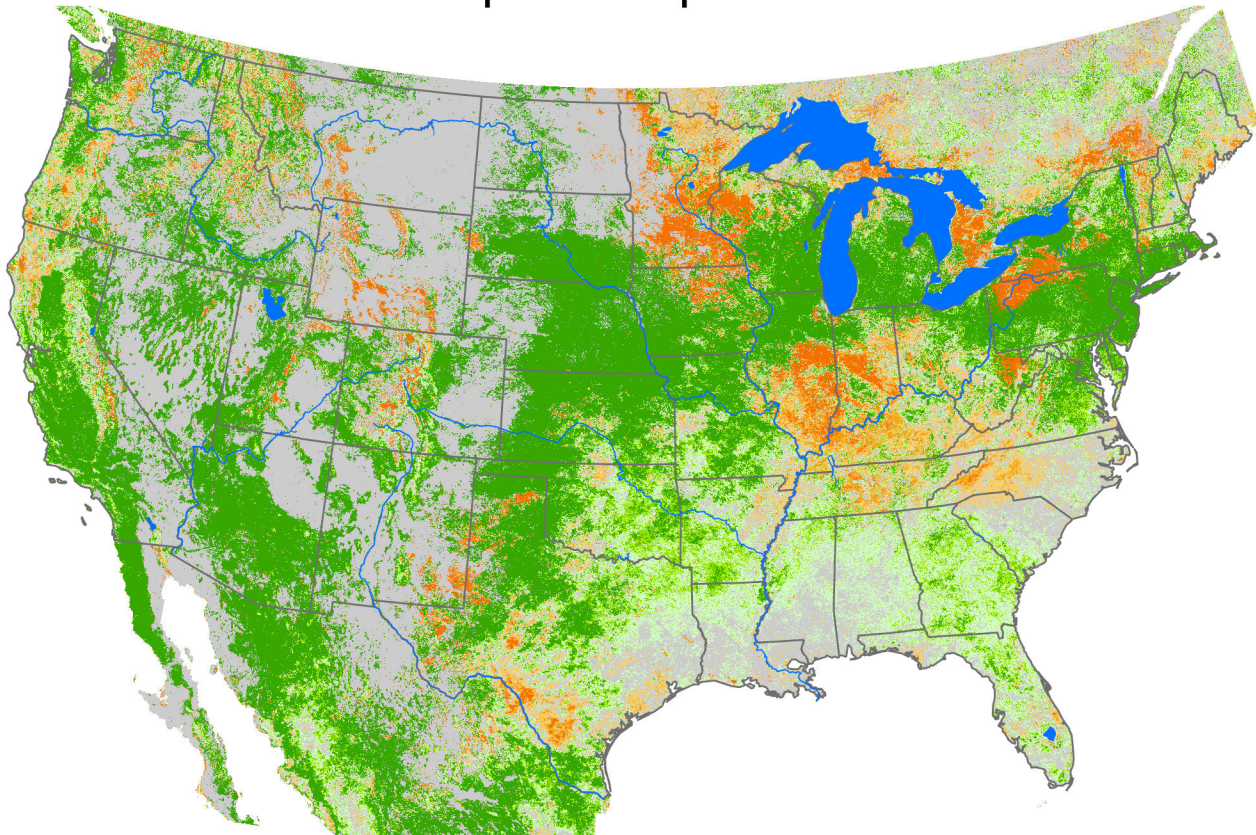

# Seasonal Cumulative ET Anomaly

01 Apr - 05 Apr 2024

ET Anomaly (%)

State Water Body River