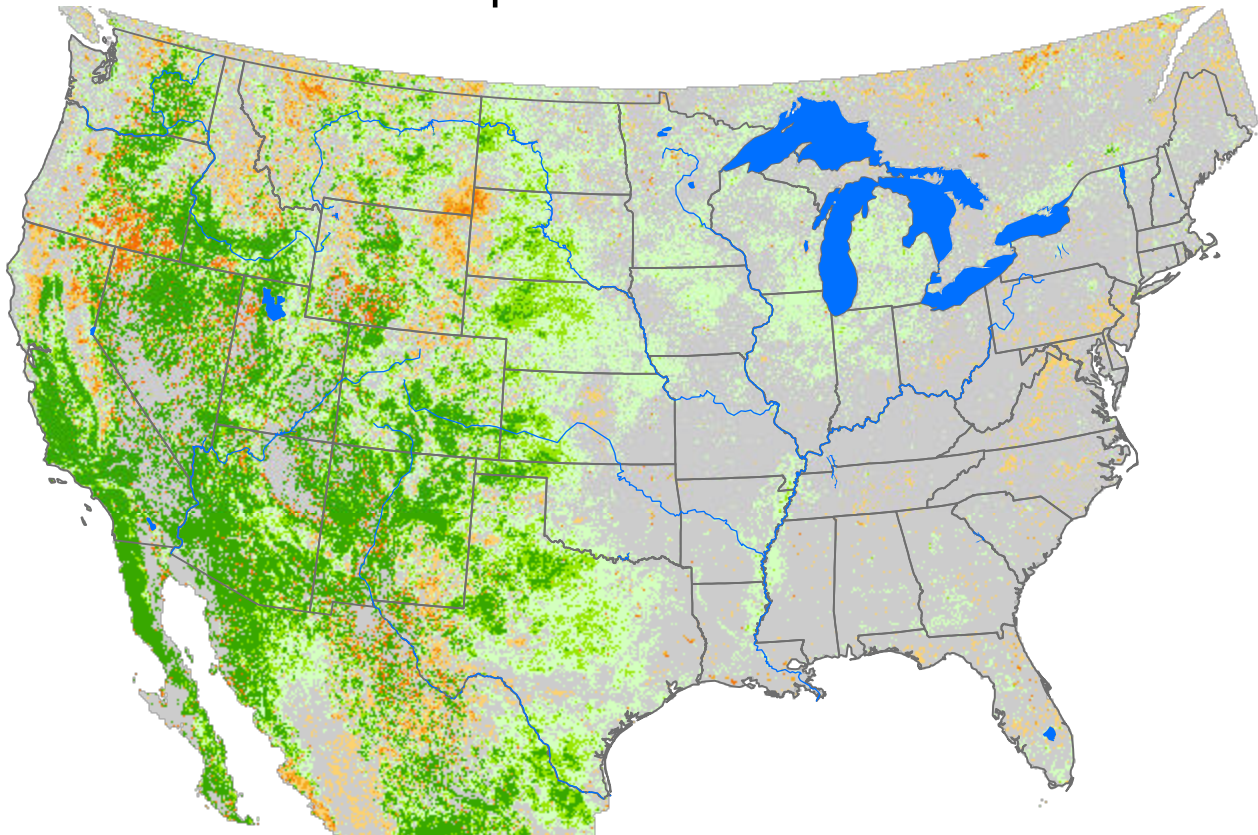

Seasonal Cumulative ET Anomaly

01 Apr - 26 Jul 2024

ET Anomaly (%)

State Water Body River