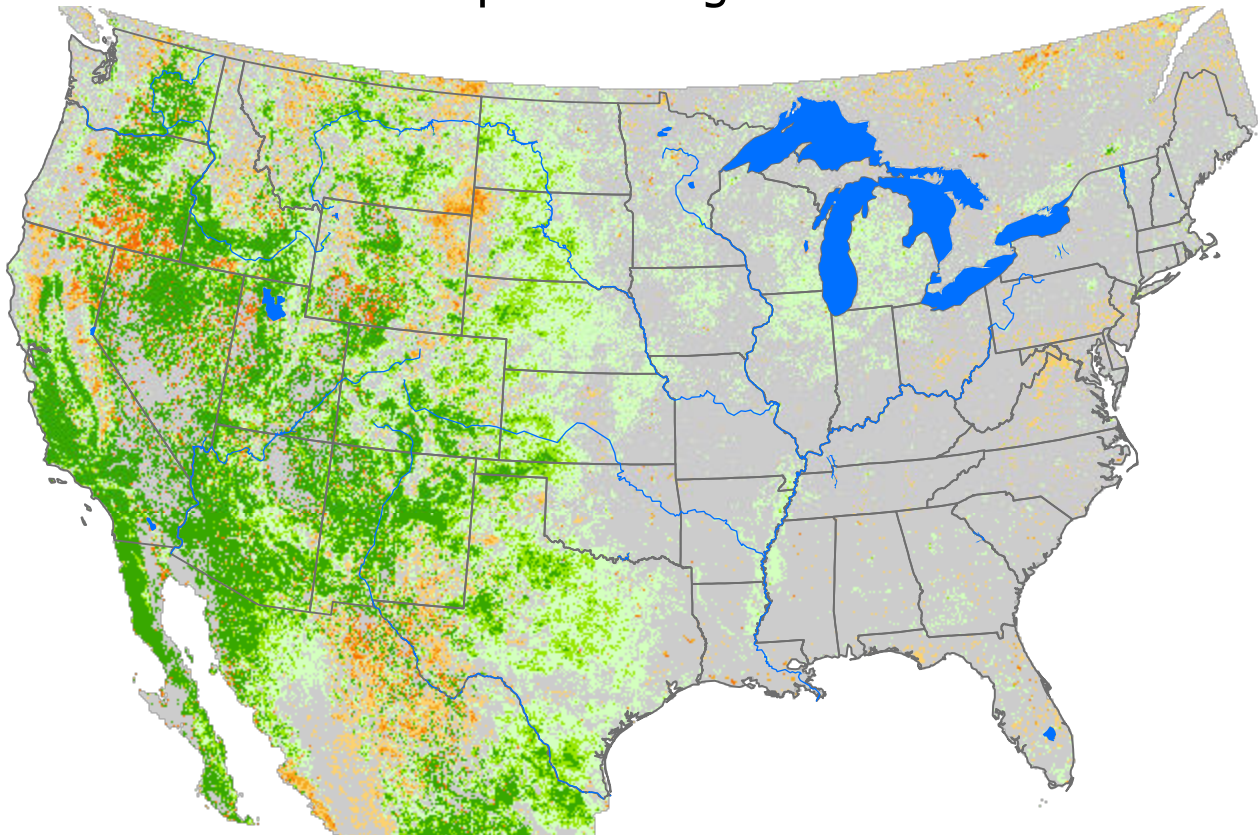

# Seasonal Cumulative ET Anomaly

01 Apr - 19 Aug 2024

ET Anomaly (%)

State Water Body River