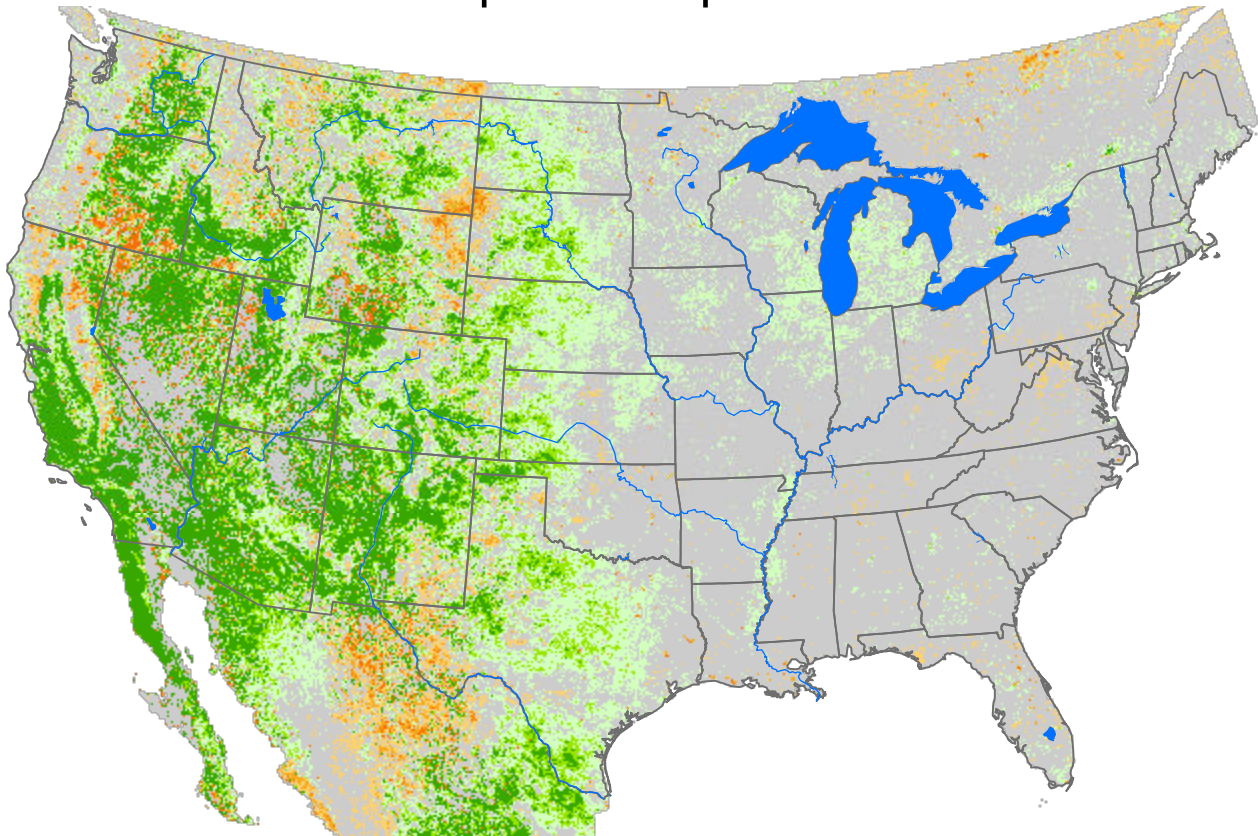

Seasonal Cumulative ET Anomaly

01 Apr - 04 Sep 2024

ET Anomaly (%)

State Water Body River