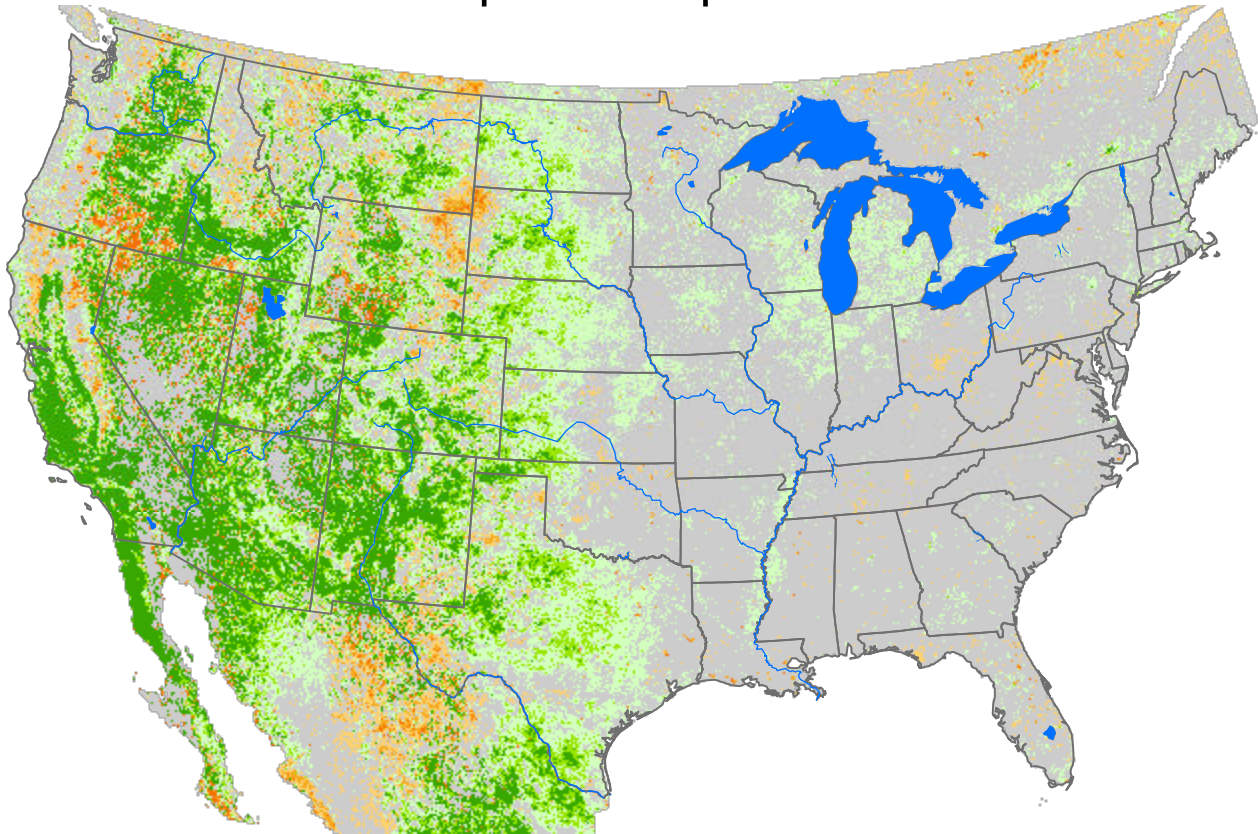

# Seasonal Cumulative ET Anomaly

01 Apr - 12 Sep 2024

ET Anomaly (%)

□ State     Water Body     River