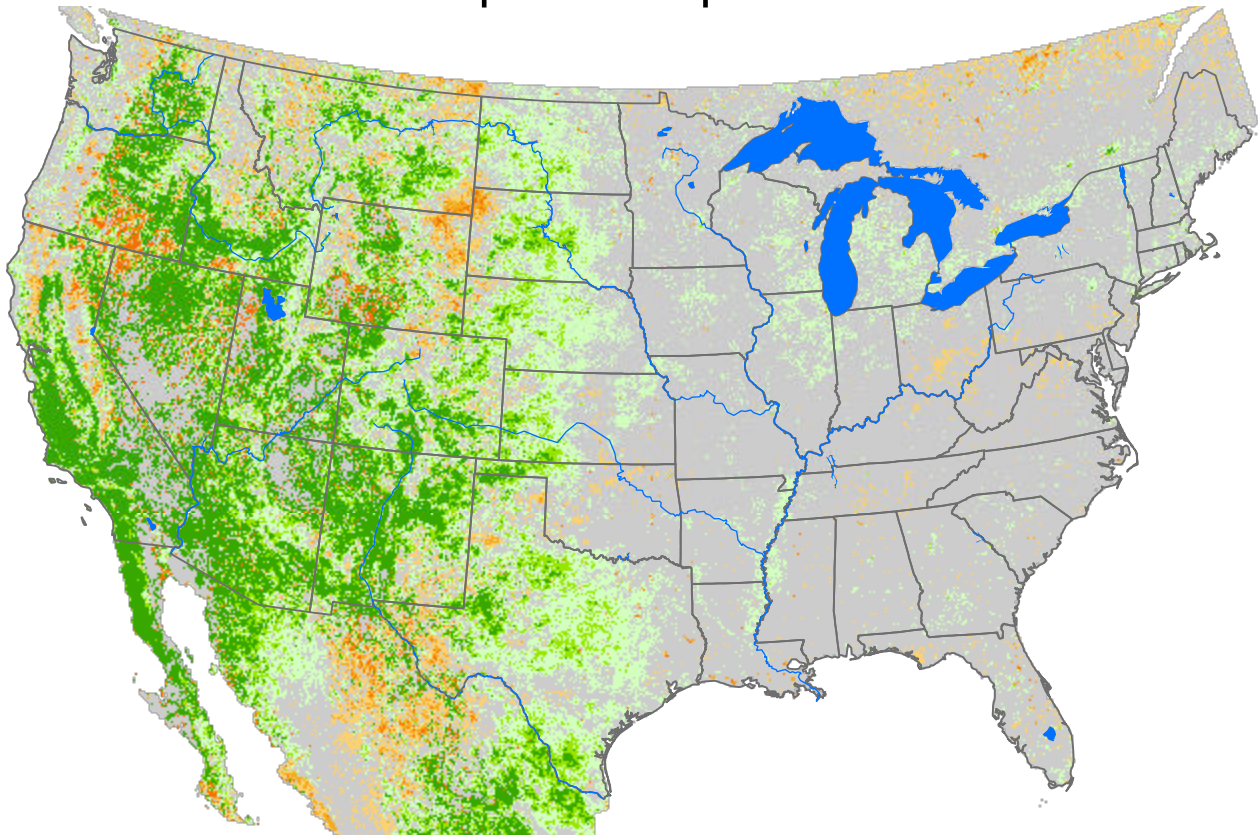

Seasonal Cumulative ET Anomaly

01 Apr - 20 Sep 2024

ET Anomaly (%)

□ State  Water Body  River