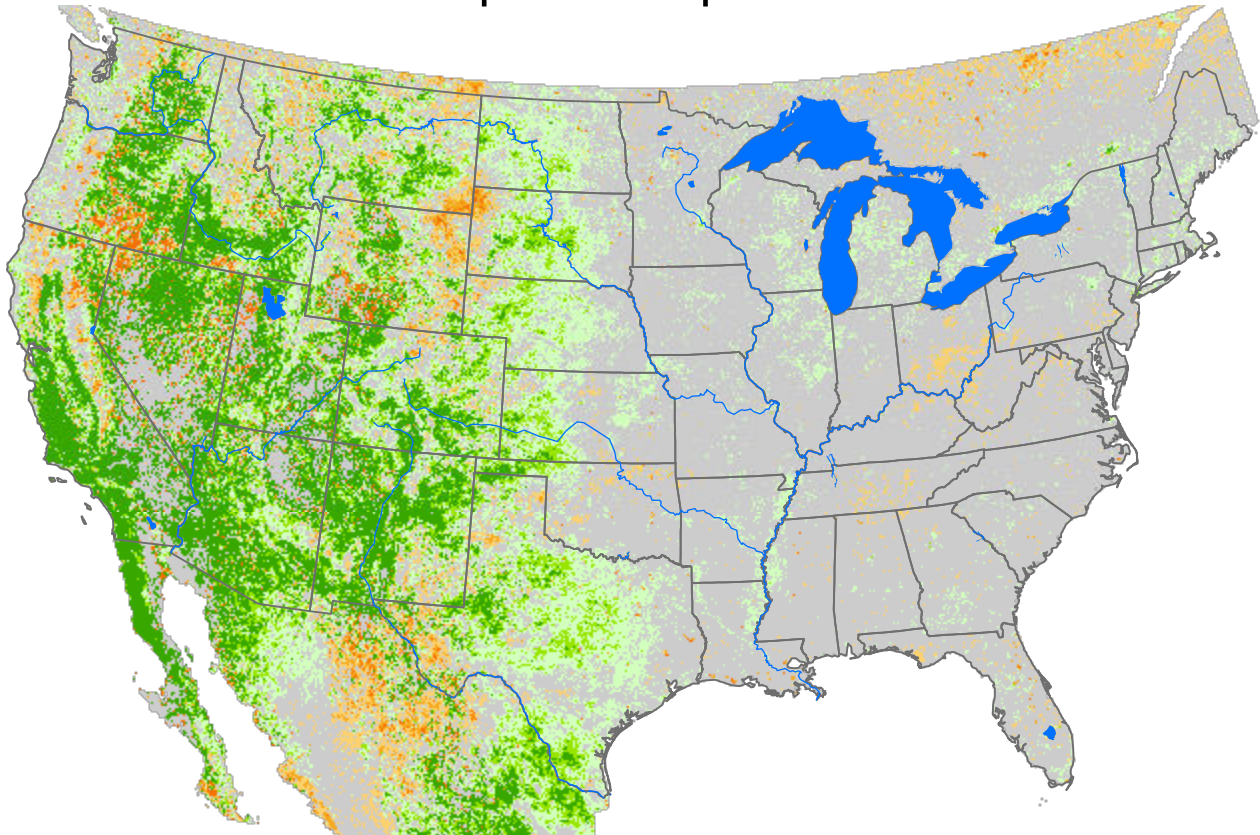

Seasonal Cumulative ET Anomaly

01 Apr - 28 Sep 2024

ET Anomaly (%)

State Water Body River