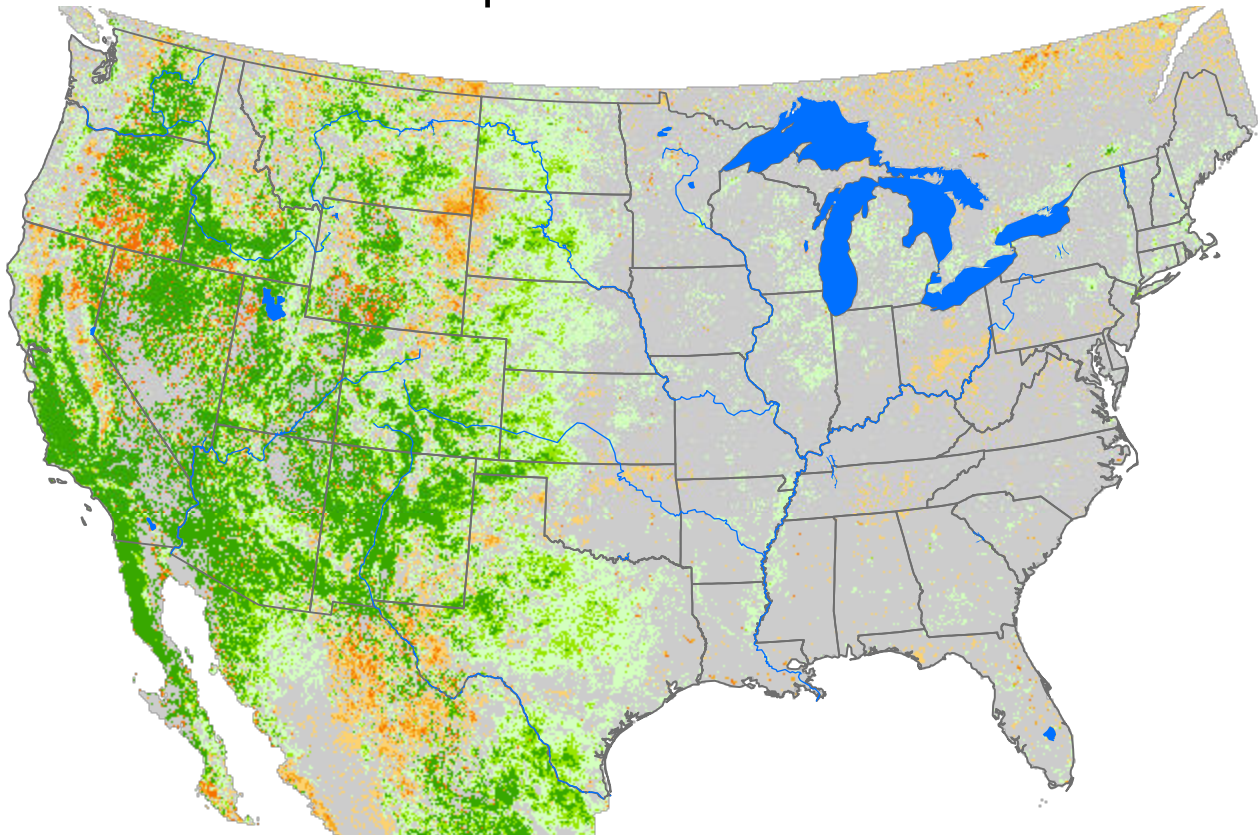

# Seasonal Cumulative ET Anomaly

01 Apr - 06 Oct 2024

ET Anomaly (%)

State Water Body River