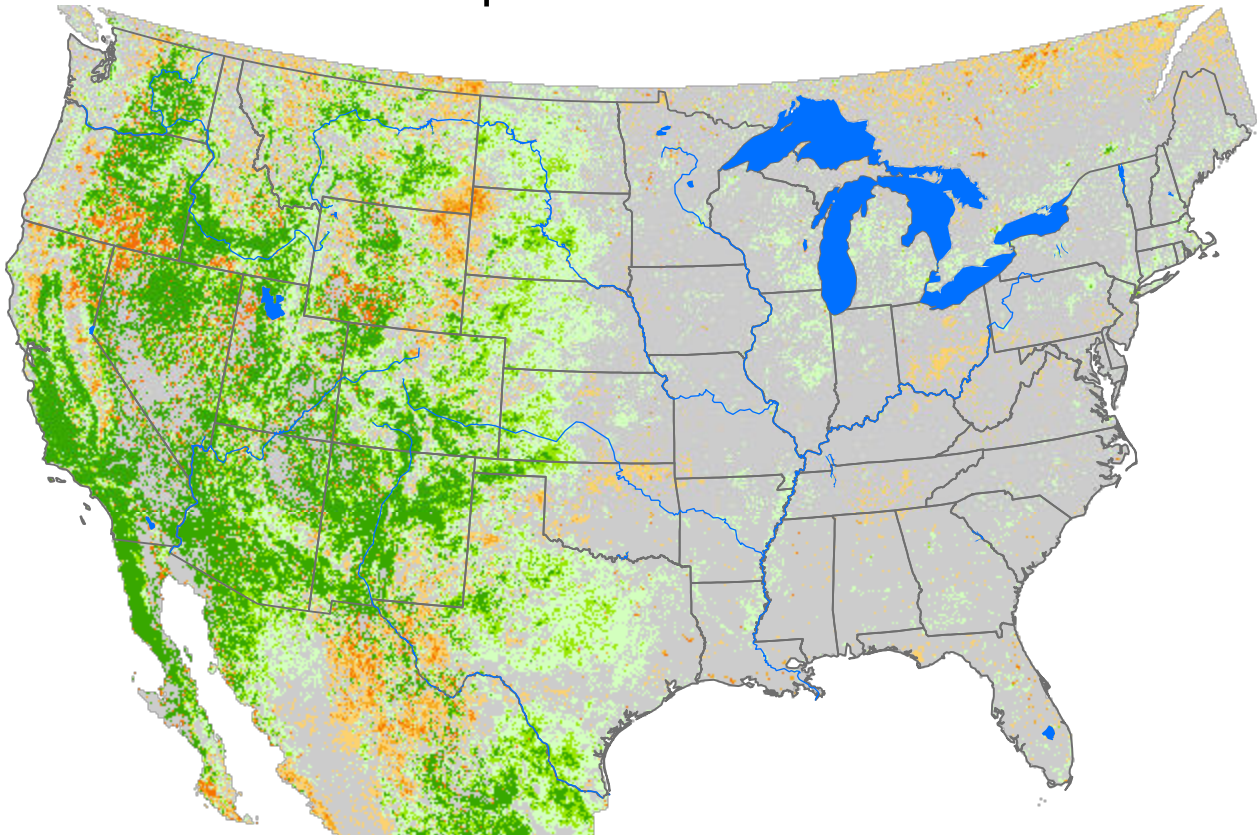

# Seasonal Cumulative ET Anomaly

01 Apr - 22 Oct 2024

ET Anomaly (%)

□ State    Water Body    River