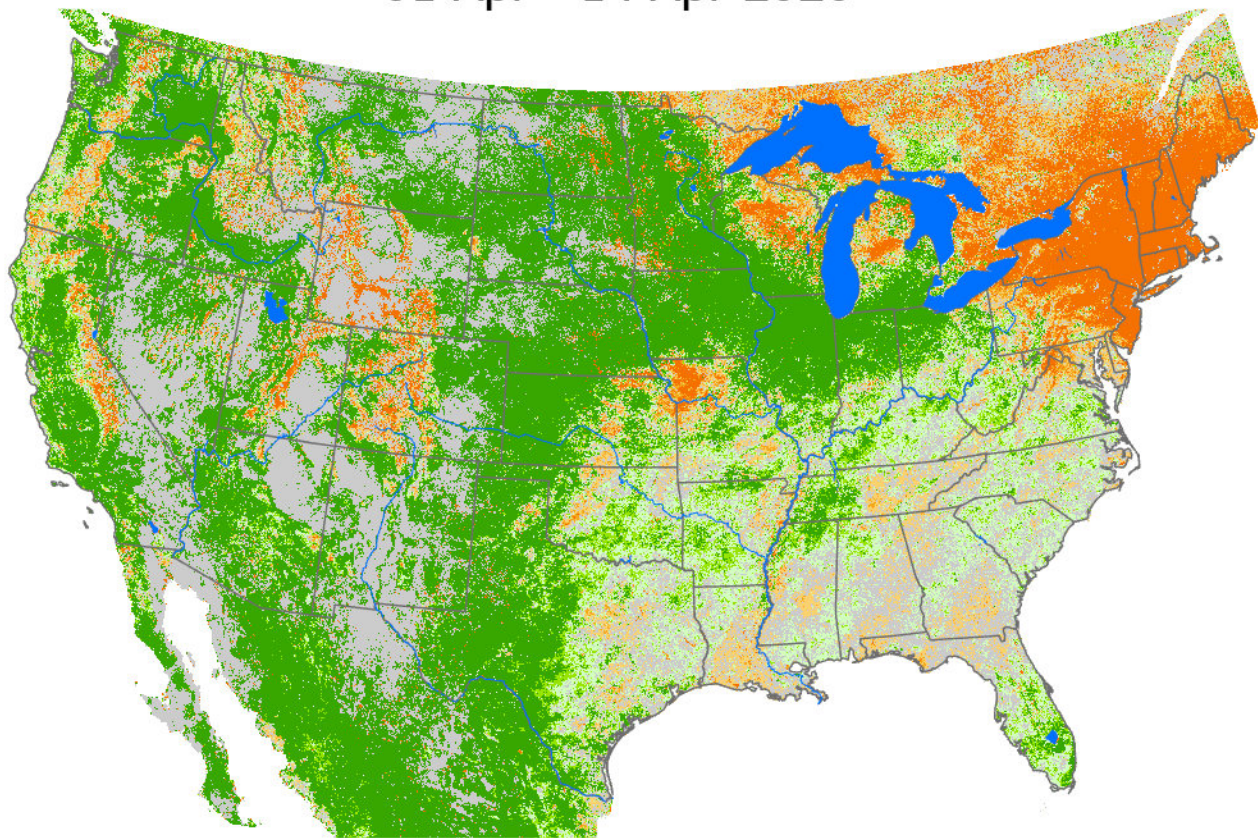

# Seasonal Cumulative ET Anomaly

01 Apr - 14 Apr 2026

ET Anomaly (%)

State Water Body River