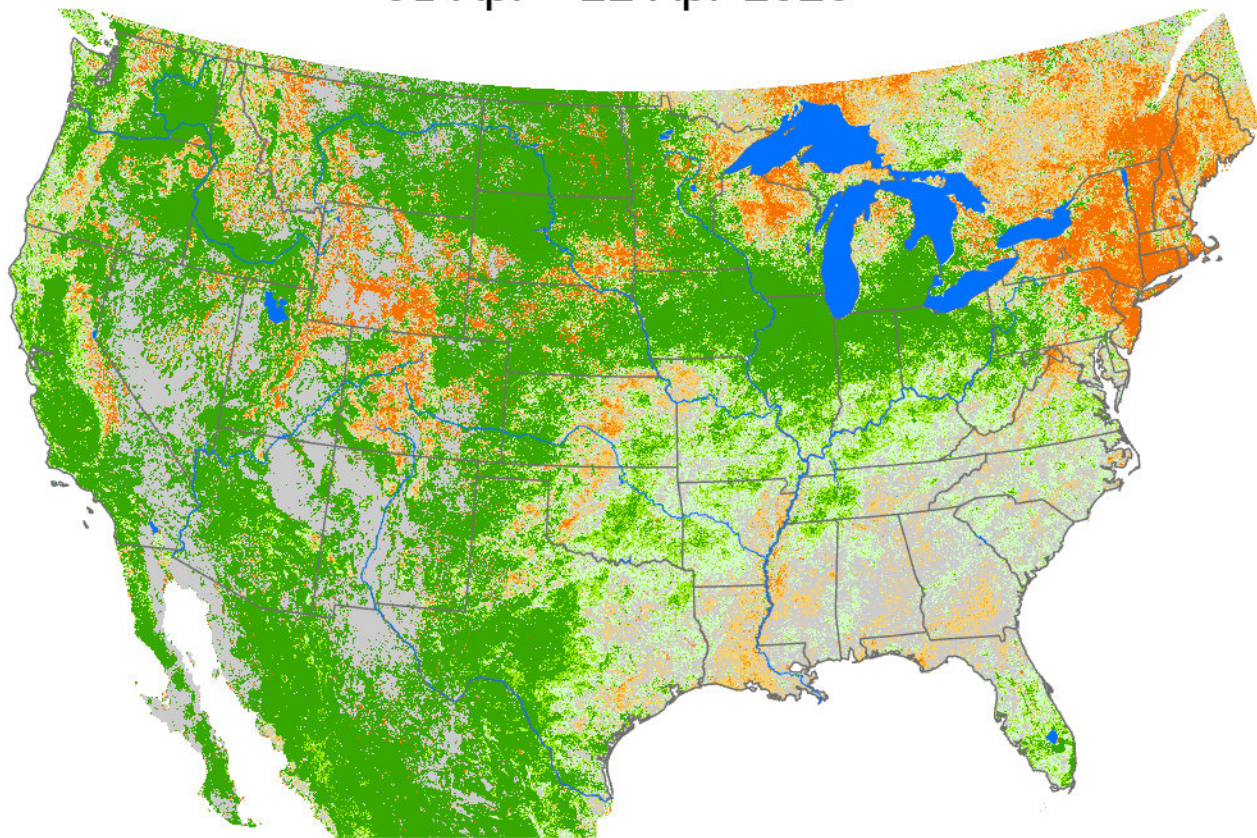

Seasonal Cumulative ET Anomaly

01 Apr - 22 Apr 2026

ET Anomaly (%)

State Water Body River