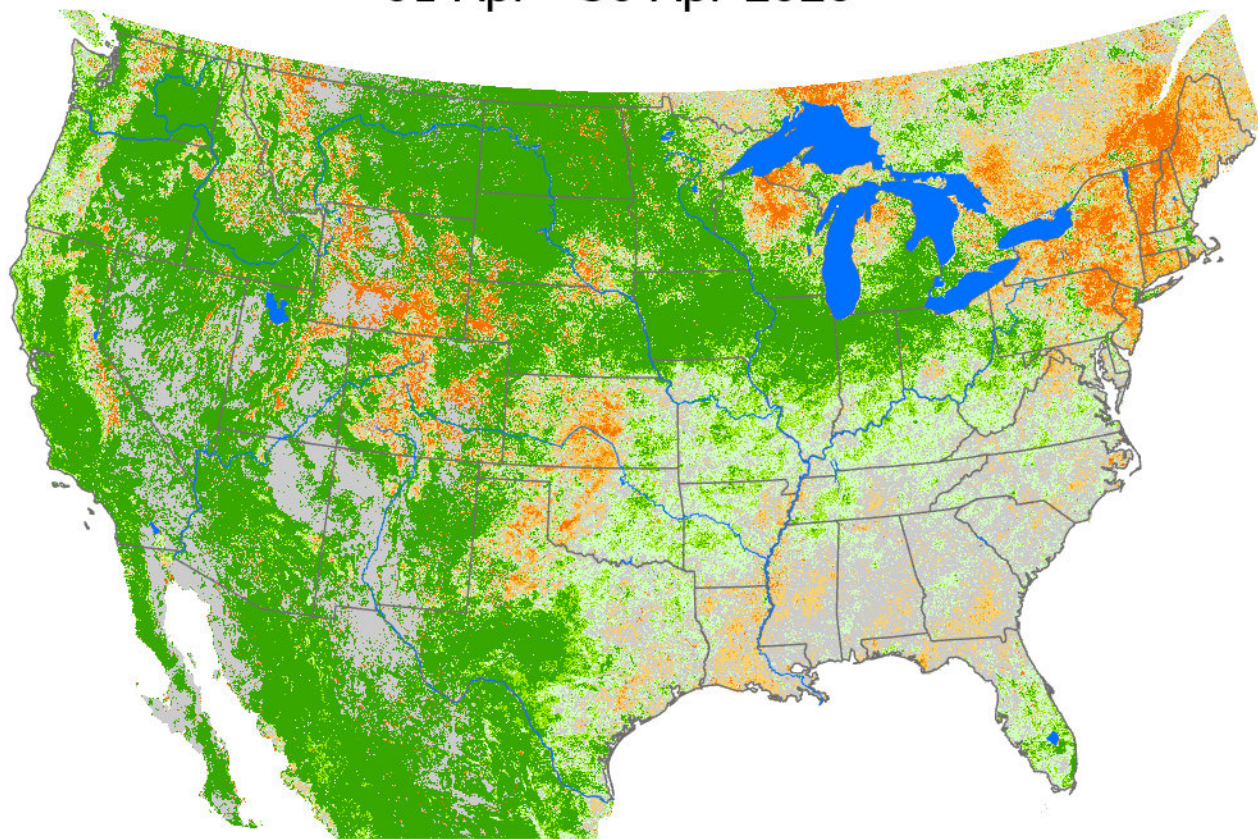

# Seasonal Cumulative ET Anomaly

01 Apr - 30 Apr 2026

ET Anomaly (%)

State Water Body River