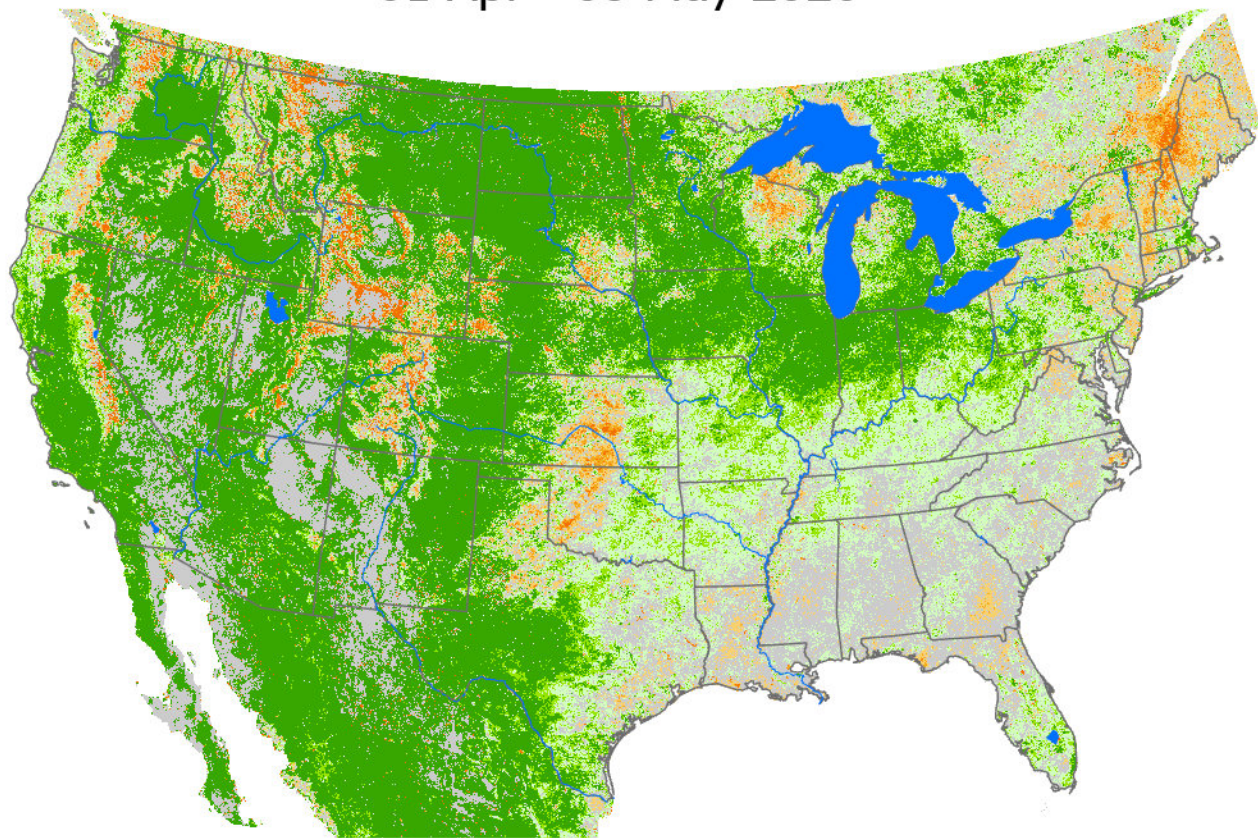

Seasonal Cumulative ET Anomaly

01 Apr - 08 May 2026

ET Anomaly (%)

□ State Water Body River