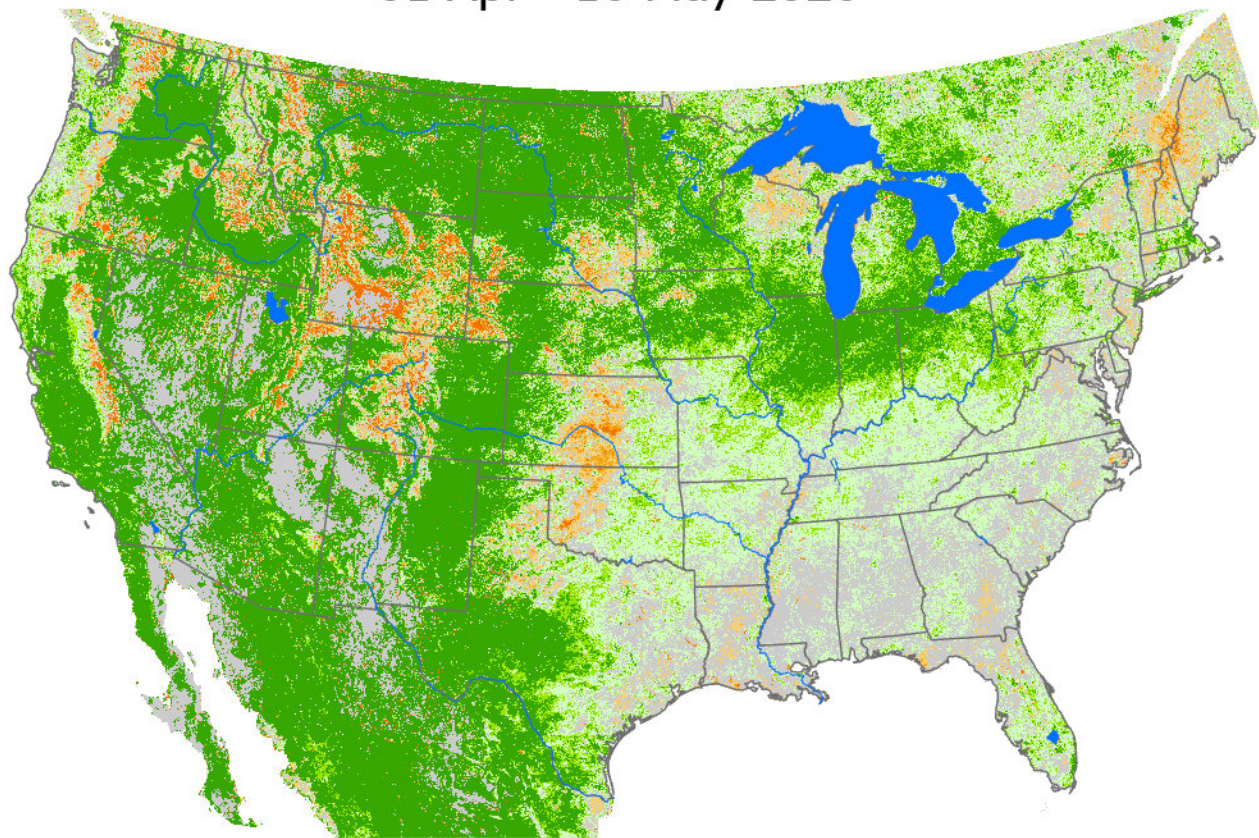

Seasonal Cumulative ET Anomaly

01 Apr - 16 May 2026

ET Anomaly (%)

State Water Body River